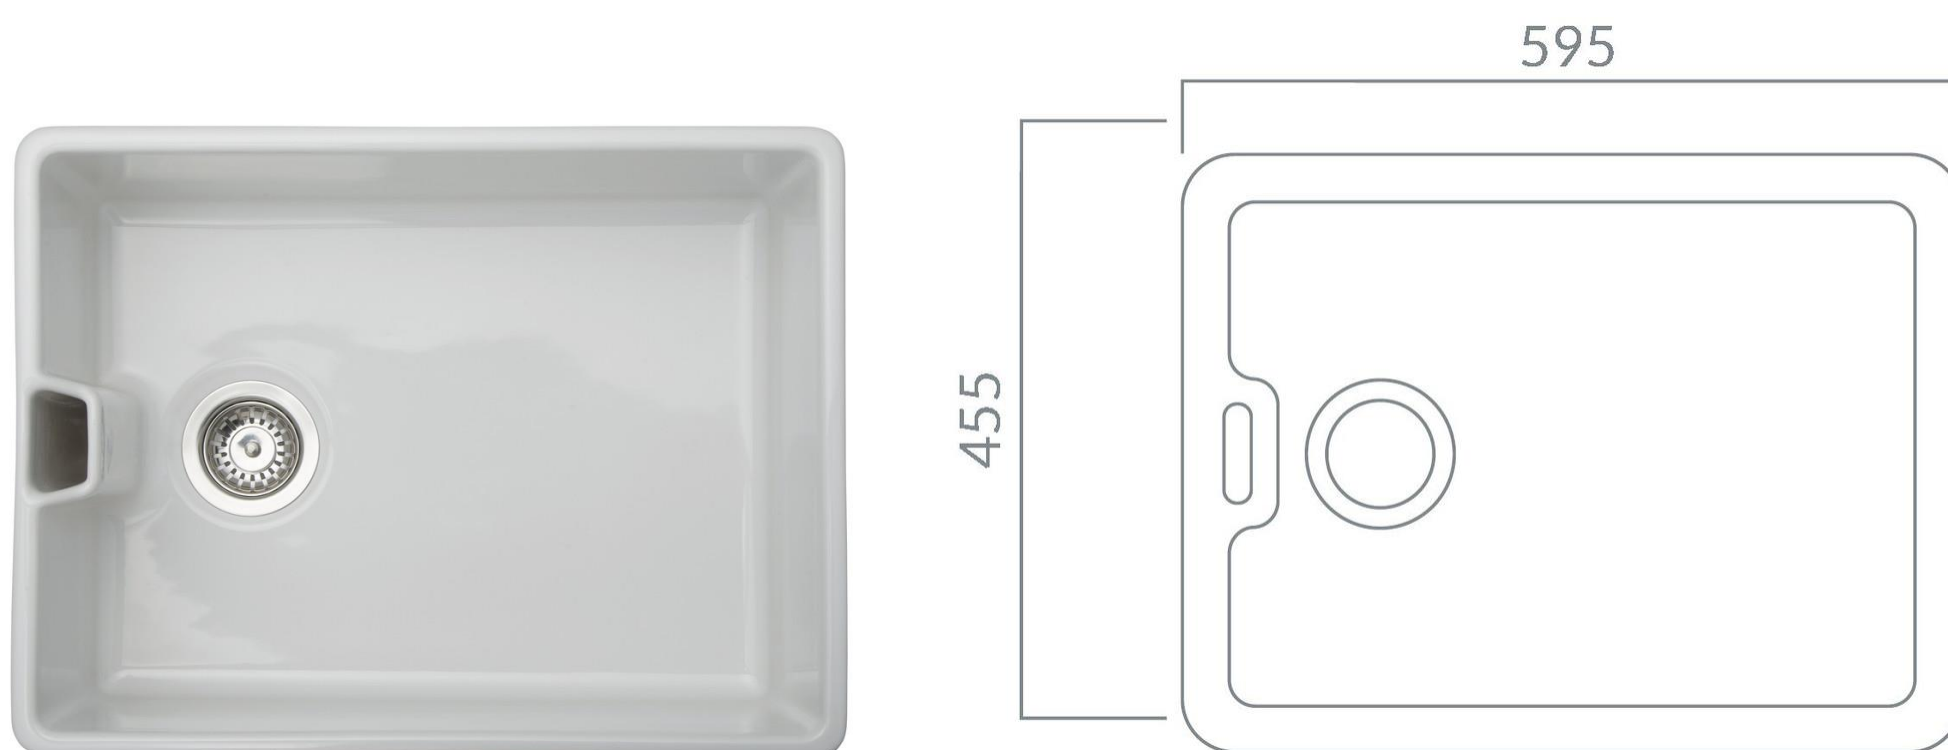

# Product Data Sheet

Prima Code	CPR4081
Description	Prima 1B Belfast Fire Clay Sink
Colour	White
Material	Fire Clay
Finish	Gloss
Fitting Style	Sit On
Sealant Strip (Incl./Separate)	N/A
No. Drainers	0
No. Tap Holes	0
Features	Extra deep bowl, Hygiene glazed surface
Dimensions (mm)	W 595 x D 455 x H 250
Main Bowl Dimensions (mm)	W 595 x D 455 x H 250
Minimum cabinet width (mm)	600
Main Bowl Radius (mm)	12
Drainer (RH/LH)	No Drainer
Reversible	Yes
Accessories (included)	Waste
Accessories (optional)	CPR106 Plumbing kit
Waste disposer compatible	Yes
Boxed/Sleeved packaging	Boxed
Guarantee	Lifetime