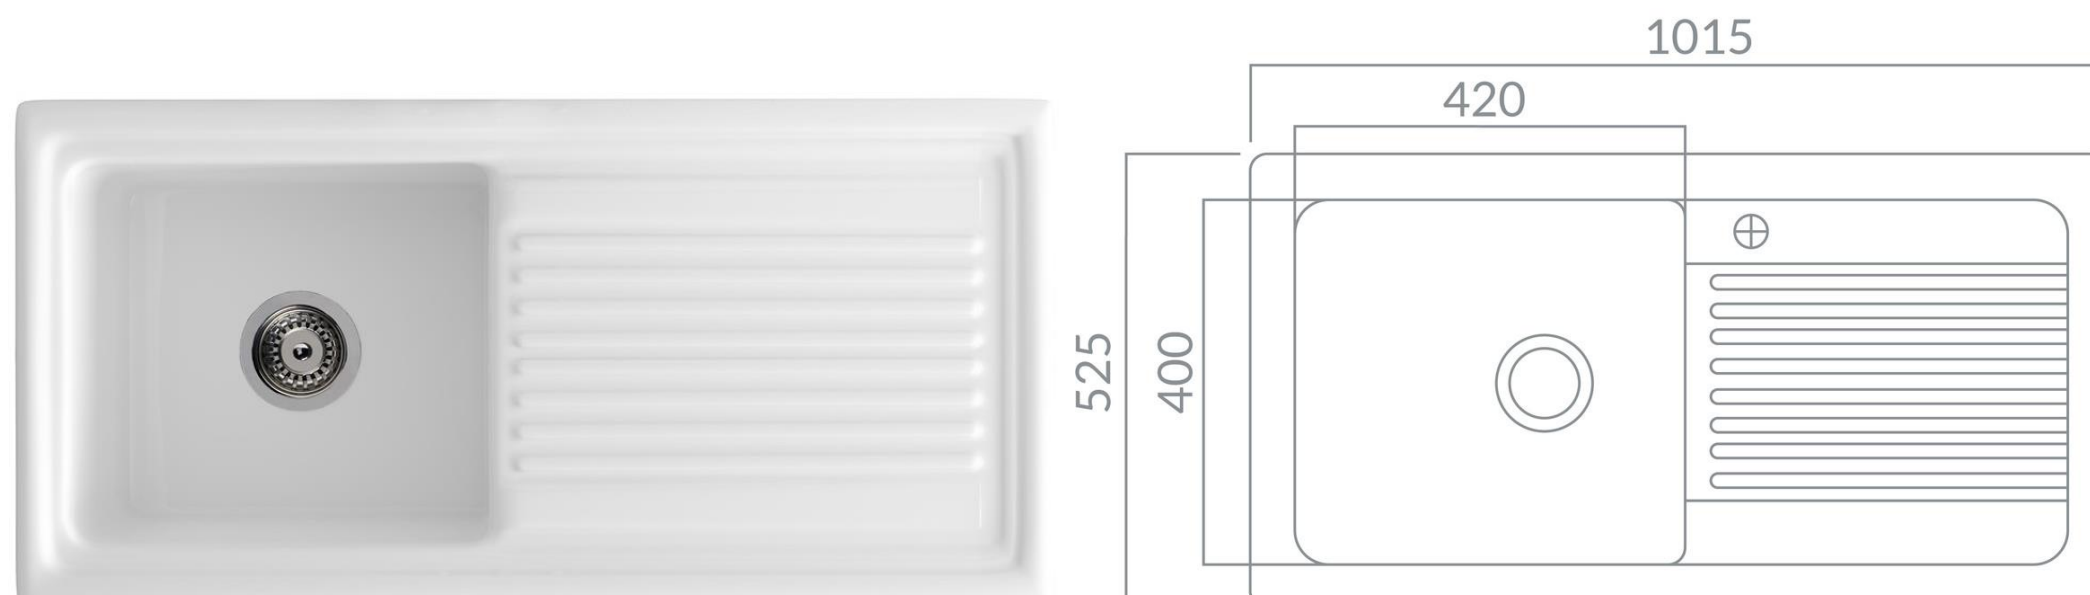

Product Data Sheet

Prima Code	CPR403
Description	Prima 1B Traditional Ceramic Inset Sink
Colour	White
Material	Ceramic
Thickness	30mm
Finish	Gloss
Fitting Style	Inset
Sealant Strip (Incl./Separate)	N/A
No. Drainers	1
No. Tap Holes	0
Features	Extra deep bowl
Dimensions (mm)	W 1015 x D 525 x H 220
Main Bowl Dimensions (mm)	W 420 x D 400 x H 220
Cut out depth (mm)	505
Cut out width (mm)	995
Minimum cabinet width (mm)	600
Main Bowl Radius	20mm
Drainer (RH/LH)	Both
Reversible	Yes
Accessories (included)	Waste & overflow
Accessories (optional)	CPR106 Plumbing kit
Waste disposer compatible	Yes
Boxed/Sleeved packaging	Boxed
Guarantee	Lifetime