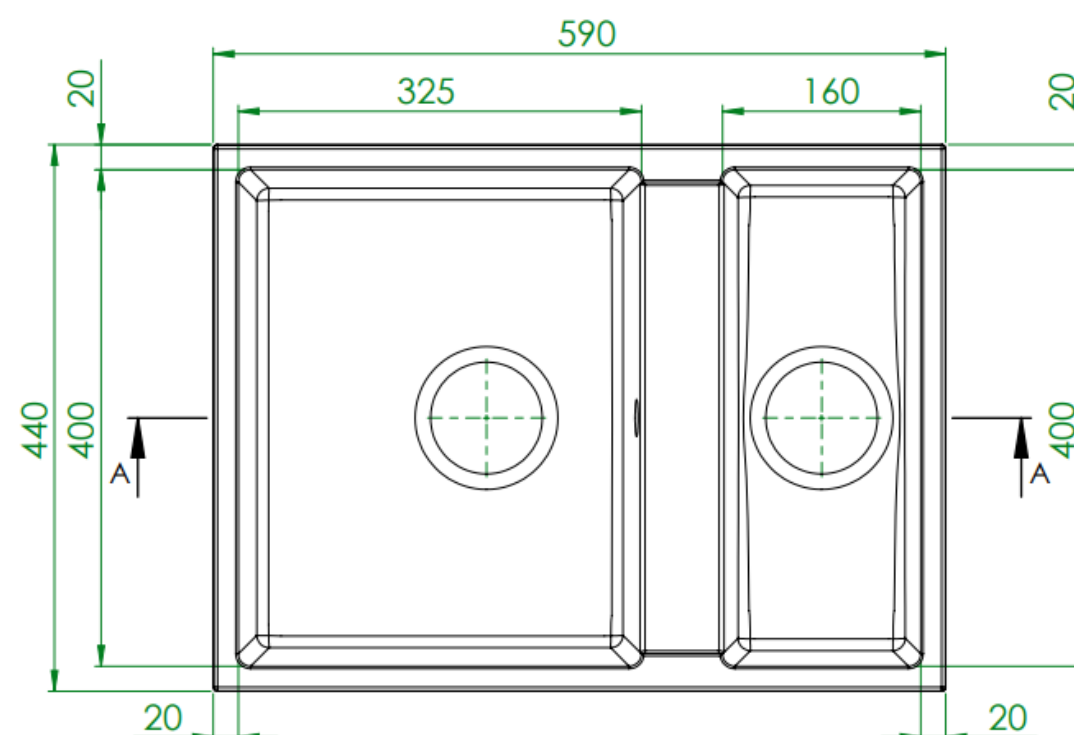

Product Data Sheet

prima
The Smarter Choice™

Prima Code	CPR365
Description	Prima Granite 1.5B Undermount Sink
Colour	Gunmetal
Material	Granite
Finish	Matt
Fitting Style	Undermount
Sealant Strip (Incl./Separate)	Separate
Features	Extra deep bowl Scratch resistant Stain resistant
Dimensions (mm)	W 590 x D 440 x H 207
Main Bowl Dimensions (mm)	W 325 x D 400 x H 207
Half Bowl Dimensions (mm)	W 160 x D 400 x H 177
Cut out depth (mm)	400
Cut out width (mm)	550
Minimum cabinet width (mm)	600
Main Bowl Radius (mm)	10
Half Bowl Radius (mm)	10
Reversible	NO
Accessories (included)	Waste, overflow, plumbing kit, fitting clips & Cut out
Waste disposer compatible	Yes
Boxed/Sleeved packaging	Boxed
Guarantee	20 Years