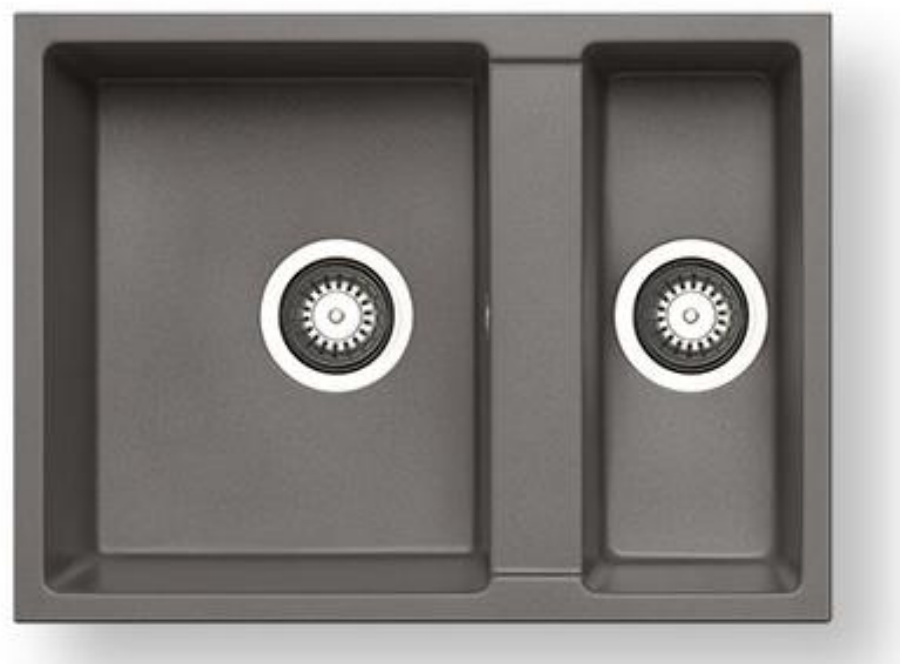

Product Data Sheet

prima
The Smarter Choice™

Prima Code	CPR365
Description	Prima Granite 1.5B Undermount Sink
Colour	Gunmetal
Material	Granite
Finish	Matt
Fitting Style	Undermount
Sealant Strip (Incl./Separate)	Separate
Features	Extra deep bowl Scratch resistant Stain resistant
Dimensions (mm)	W 590 x D 440 x H 207
Main Bowl Dimensions (mm)	W 325 x D 400 x H 207
Half Bowl Dimensions (mm)	W 160 x D 400 x H 177
Cut out depth (mm)	400
Cut out width (mm)	550
Minimum cabinet width (mm)	600
Main Bowl Radius (mm)	10
Half Bowl Radius (mm)	10
Reversible	NO
Accessories (included)	Waste, overflow, plumbing kit, fitting clips & Cut out
Waste disposer compatible	Yes
Boxed/Sleeved packaging	Boxed
Guarantee	20 Years