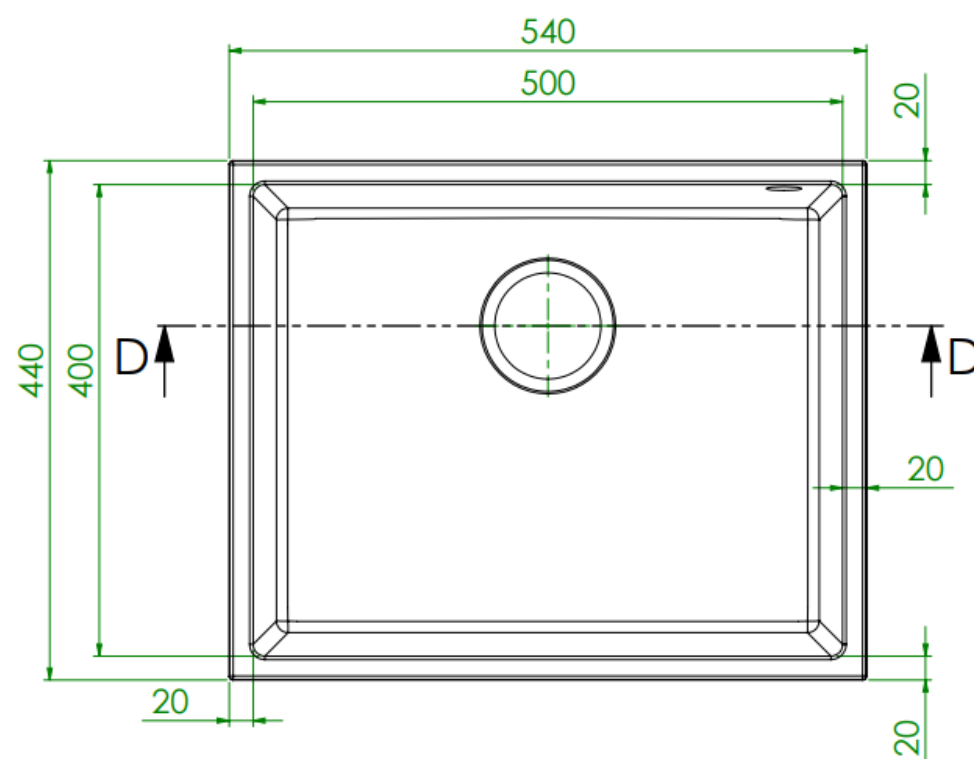

Product Data Sheet

prima
The Smarter Choice™

Prima Code	CPR364
Description	Prima Granite 1B Large Undermount Sink
Colour	Gunmetal
Material	Granite
Finish	Matt
Fitting Style	Undermount
Sealant Strip (Incl./Separate)	Separate
Features	Extra deep bowl Scratch resistant Stain resistant
Dimensions (mm)	W 540 x D 440 x H 207
Main Bowl Dimensions (mm)	W 500 x D 400 x H 207
Cut out depth (mm)	400
Cut out width (mm)	500
Minimum cabinet width (mm)	600
Main Bowl Radius (mm)	10
Half Bowl Radius (mm)	10
Reversible	NO
Accessories (included)	Waste, overflow, plumbing kit, fitting clips & Cut out
Waste disposer compatible	Yes
Boxed/Sleeved packaging	Boxed
Guarantee	20 Years