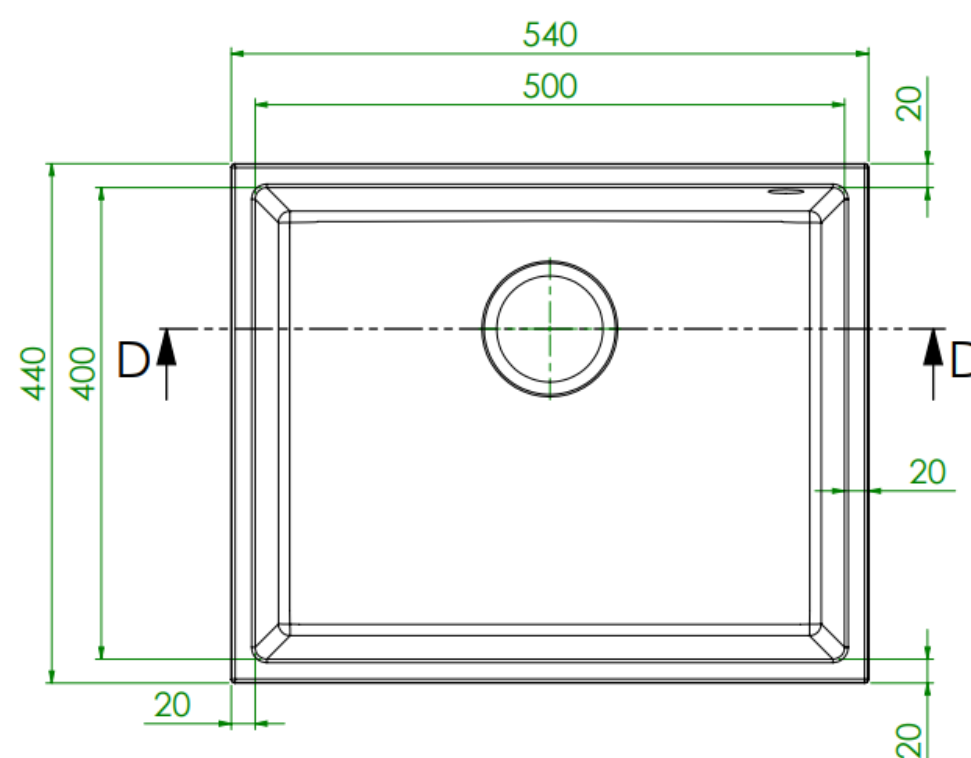

Product Data Sheet

Prima Code	CPR363
Description	Prima Granite 1B Large Undermount Sink
Colour	Ivory
Material	Granite
Finish	Matt
Fitting Style	Undermount
Sealant Strip (Incl./Separate)	Separate
Features	Extra deep bowl Scratch resistant Stain resistant
Dimensions (mm)	W 540 x D 440 x H 207
Main Bowl Dimensions (mm)	W 500 x D 400 x H 207
Cut out depth (mm)	400
Cut out width (mm)	500
Minimum cabinet width (mm)	600
Main Bowl Radius (mm)	10
Half Bowl Radius (mm)	10
Reversible	NO
Accessories (included)	Waste, overflow, plumbing kit, fitting clips & Cut out
Waste disposer compatible	Yes
Boxed/Sleeved packaging	Boxed
Guarantee	20 Years