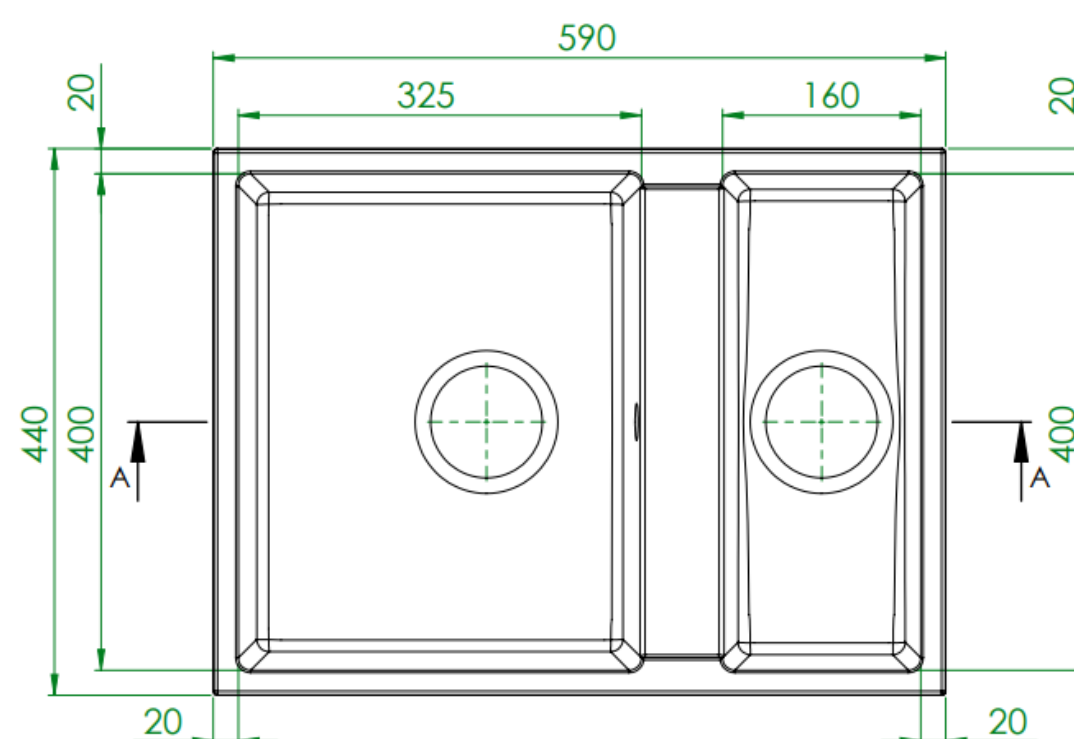

Product Data Sheet

prima
The Smarter Choice™

Prima Code	CPR362
Description	Prima Granite 1.5B Undermount Sink
Colour	Ivory
Material	Granite
Finish	Matt
Fitting Style	Undermount
Sealant Strip (Incl./Separate)	Separate
Features	Extra deep bowl Scratch resistant Stain resistant
Dimensions (mm)	W 590 x D 440 x H 207
Main Bowl Dimensions (mm)	W 325 x D 400 x H 207
Half Bowl Dimensions (mm)	W 160 x D 400 x H 177
Cut out depth (mm)	400
Cut out width (mm)	550
Minimum cabinet width (mm)	600
Main Bowl Radius (mm)	10
Half Bowl Radius (mm)	10
Reversible	NO
Accessories (included)	Waste, overflow, plumbing kit, fitting clips & Cut out
Waste disposer compatible	Yes
Boxed/Sleeved packaging	Boxed
Guarantee	20 Years