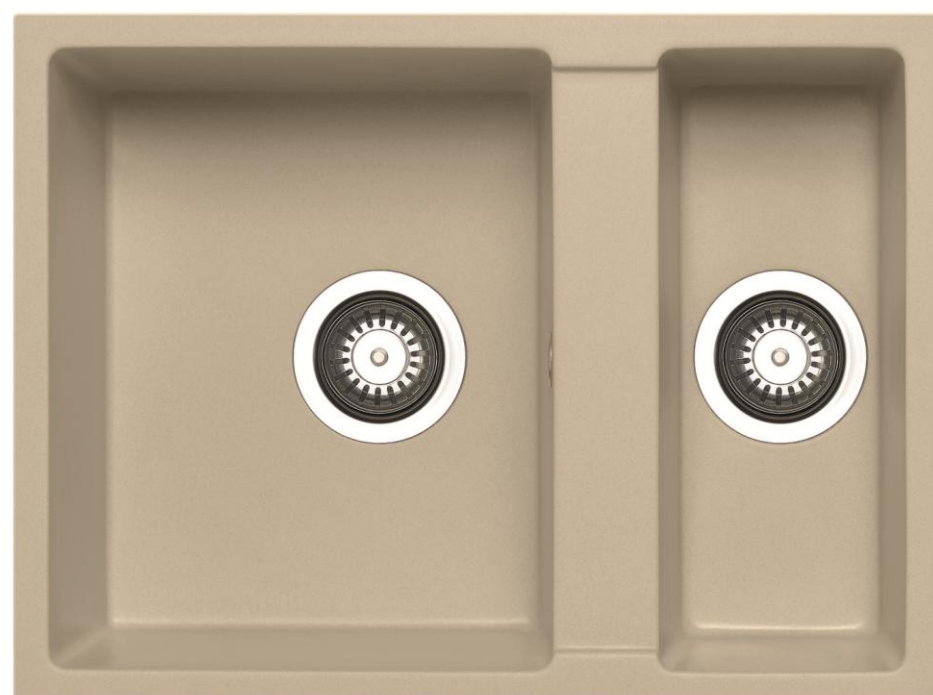

Product Data Sheet

prima
The Smarter Choice™

Prima Code	CPR362
Description	Prima Granite 1.5B Undermount Sink
Colour	Ivory
Material	Granite
Finish	Matt
Fitting Style	Undermount
Sealant Strip (Incl./Separate)	Separate
Features	Extra deep bowl Scratch resistant Stain resistant
Dimensions (mm)	W 590 x D 440 x H 207
Main Bowl Dimensions (mm)	W 325 x D 400 x H 207
Half Bowl Dimensions (mm)	W 160 x D 400 x H 177
Cut out depth (mm)	400
Cut out width (mm)	550
Minimum cabinet width (mm)	600
Main Bowl Radius (mm)	10
Half Bowl Radius (mm)	10
Reversible	NO
Accessories (included)	Waste, overflow, plumbing kit, fitting clips & Cut out
Waste disposer compatible	Yes
Boxed/Sleeved packaging	Boxed
Guarantee	20 Years