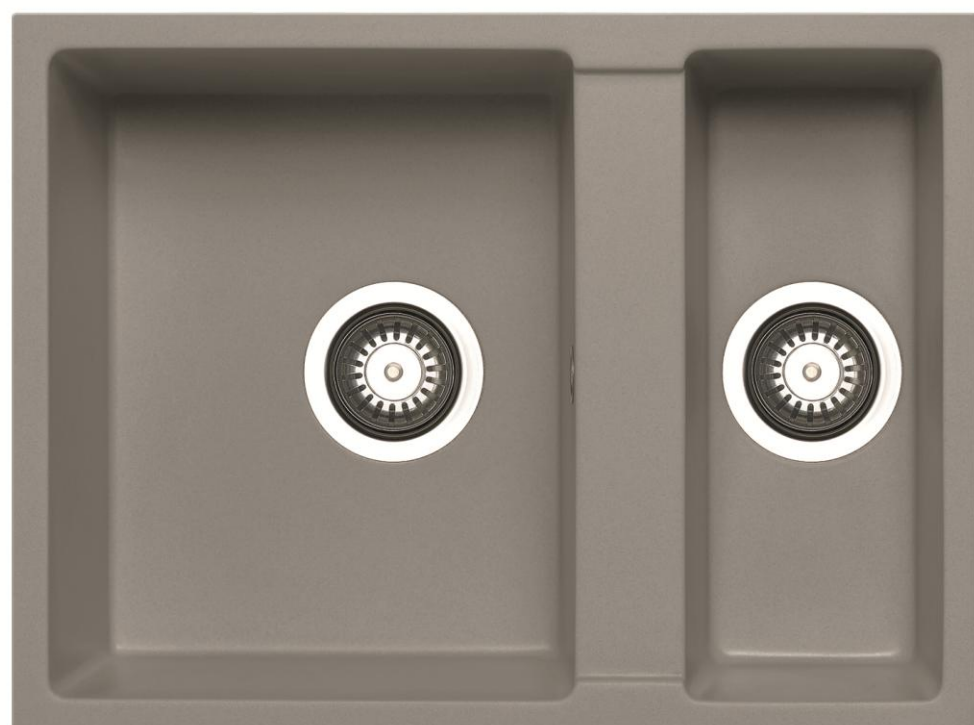

Product Data Sheet

prima
The Smarter Choice™

Prima Code	CPR361
Description	Prima Granite 1.5B Undermount Sink
Colour	Light Grey
Material	Granite
Finish	Matt
Fitting Style	Undermount
Sealant Strip (Incl./Separate)	Separate
Features	Extra deep bowl Scratch resistant Stain resistant
Dimensions (mm)	W 590 x D 440 x H 207
Main Bowl Dimensions (mm)	W 325 x D 400 x H 207
Half Bowl Dimensions (mm)	W 160 x D 400 x H 177
Cut out depth (mm)	400
Cut out width (mm)	550
Minimum cabinet width (mm)	600
Main Bowl Radius (mm)	10
Half Bowl Radius (mm)	10
Reversible	NO
Accessories (included)	Waste, overflow, plumbing kit, fitting clips & Cut out
Waste disposer compatible	Yes
Boxed/Sleeved packaging	Boxed
Guarantee	20 Years