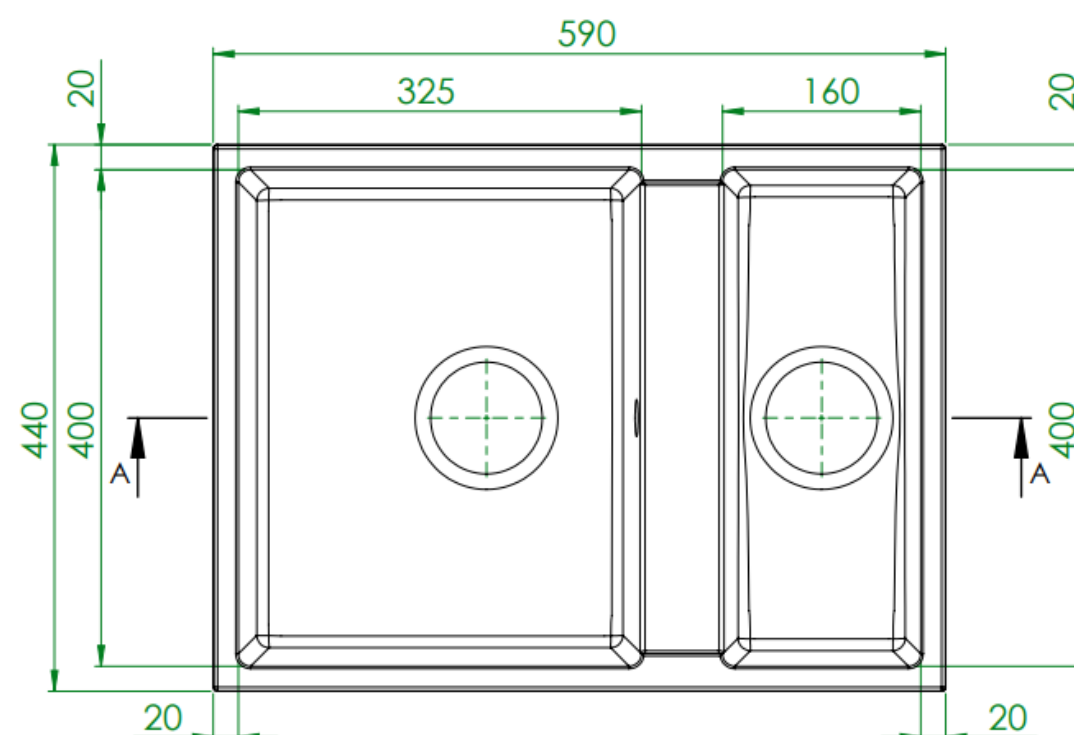

Product Data Sheet

prima
The Smarter Choice™

Prima Code	CPR361
Description	Prima Granite 1.5B Undermount Sink
Colour	Light Grey
Material	Granite
Finish	Matt
Fitting Style	Undermount
Sealant Strip (Incl./Separate)	Separate
Features	Extra deep bowl Scratch resistant Stain resistant
Dimensions (mm)	W 590 x D 440 x H 207
Main Bowl Dimensions (mm)	W 325 x D 400 x H 207
Half Bowl Dimensions (mm)	W 160 x D 400 x H 177
Cut out depth (mm)	400
Cut out width (mm)	550
Minimum cabinet width (mm)	600
Main Bowl Radius (mm)	10
Half Bowl Radius (mm)	10
Reversible	NO
Accessories (included)	Waste, overflow, plumbing kit, fitting clips & Cut out
Waste disposer compatible	Yes
Boxed/Sleeved packaging	Boxed
Guarantee	20 Years