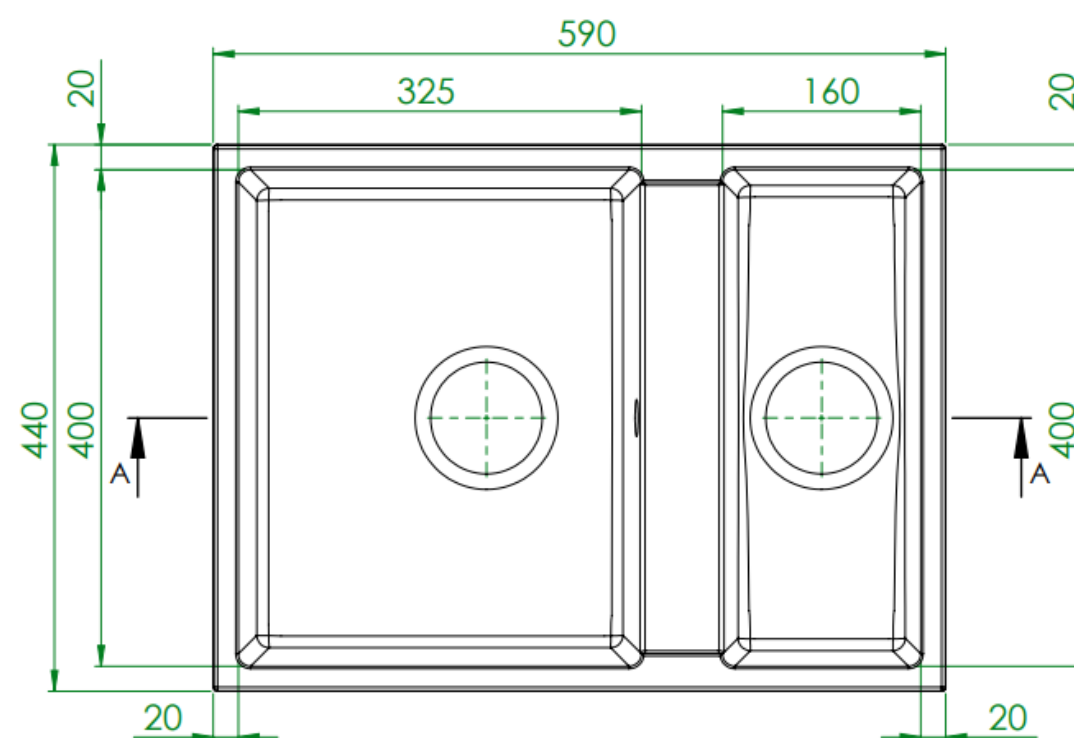

Product Data Sheet

prima
The Smarter Choice™

Prima Code	CPR360
Description	Prima Granite 1.5B Undermount Sink
Colour	White
Material	Granite
Finish	Matt
Fitting Style	Undermount
Sealant Strip (Incl./Separate)	Separate
Features	Extra deep bowl Scratch resistant Stain resistant
Dimensions (mm)	W 590 x D 440 x H 207
Main Bowl Dimensions (mm)	W 325 x D 400 x H 207
Half Bowl Dimensions (mm)	W 160 x D 400 x H 177
Cut out depth (mm)	400
Cut out width (mm)	550
Minimum cabinet width (mm)	600
Main Bowl Radius (mm)	10
Half Bowl Radius (mm)	10
Reversible	NO
Accessories (included)	Waste, overflow, plumbing kit, fitting clips & Cut out
Waste disposer compatible	Yes
Boxed/Sleeved packaging	Boxed
Guarantee	20 Years