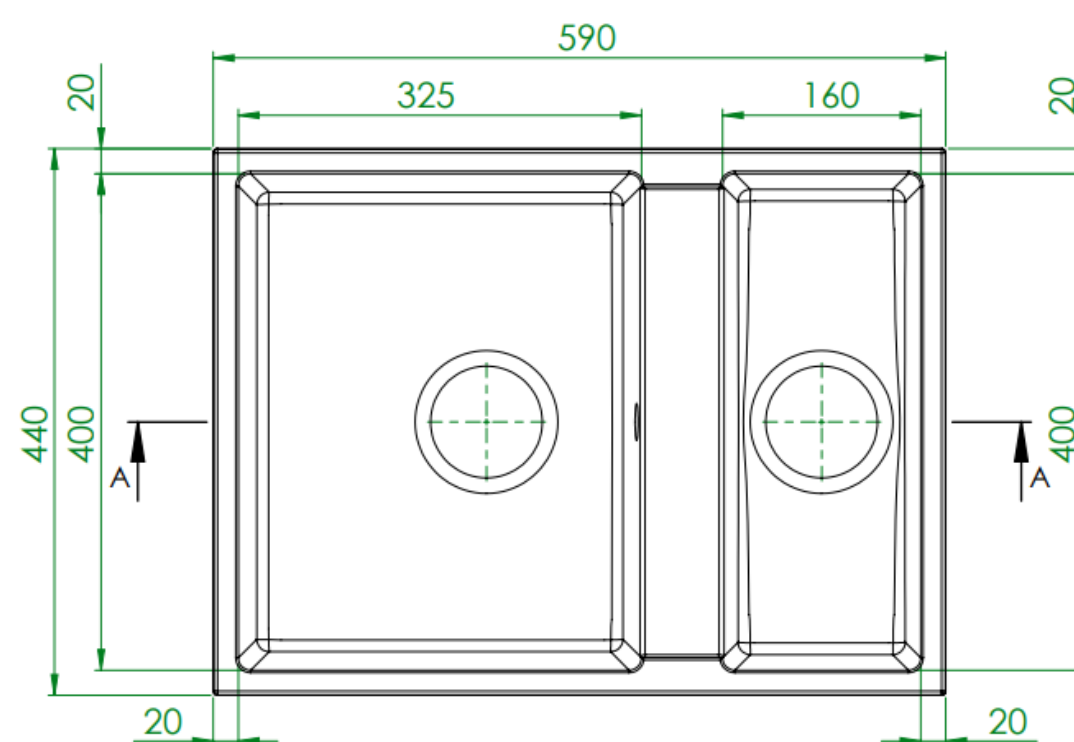

# Product Data Sheet

Prima Code	CPR360
Description	Prima+ Granite 1.5B Undermount Sink
Colour	White
Material	Granite
Finish	Matt
Fitting Style	Undermount
Sealant Strip (Incl./Separate)	Separate
Features	Extra deep bowl Scratch resistant Stain resistant
Dimensions (mm)	W 590 x D 440 x H 207
Main Bowl Dimensions (mm)	W 325 x D 400 x H 207
Half Bowl Dimensions (mm)	W 160 x D 400 x H 177
Cut out depth (mm)	400
Cut out width (mm)	550
Minimum cabinet width (mm)	600
Main Bowl Radius (mm)	10
Half Bowl Radius (mm)	10
Reversible	NO
Accessories (included)	Waste, overflow, plumbing kit, fitting clips & Cut out
Waste disposer compatible	Yes
Boxed/Sleeved packaging	Boxed
Guarantee	Lifetime