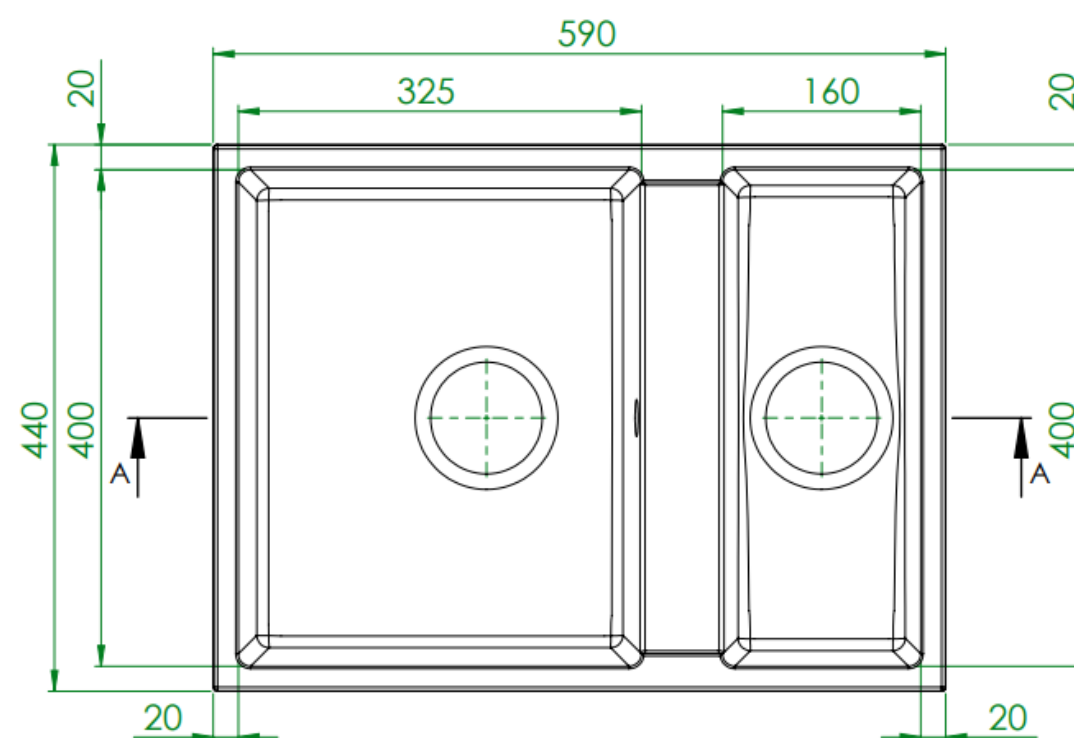

Product Data Sheet

prima
The Smarter Choice™

Prima Code	CPR359
Description	Prima Granite 1.5B Undermount Sink
Colour	Black
Material	Granite
Finish	Matt
Fitting Style	Undermount
Sealant Strip (Incl./Separate)	Separate
Features	Extra deep bowl Scratch resistant Stain resistant
Dimensions (mm)	W 590 x D 440 x H 207
Main Bowl Dimensions (mm)	W 325 x D 400 x H 207
Half Bowl Dimensions (mm)	W 160 x D 400 x H 177
Cut out depth (mm)	400
Cut out width (mm)	550
Minimum cabinet width (mm)	600
Main Bowl Radius (mm)	10
Half Bowl Radius (mm)	10
Reversible	NO
Accessories (included)	Waste, overflow, plumbing kit, fitting clips & Cut out
Waste disposer compatible	Yes
Boxed/Sleeved packaging	Boxed
Guarantee	20 Years