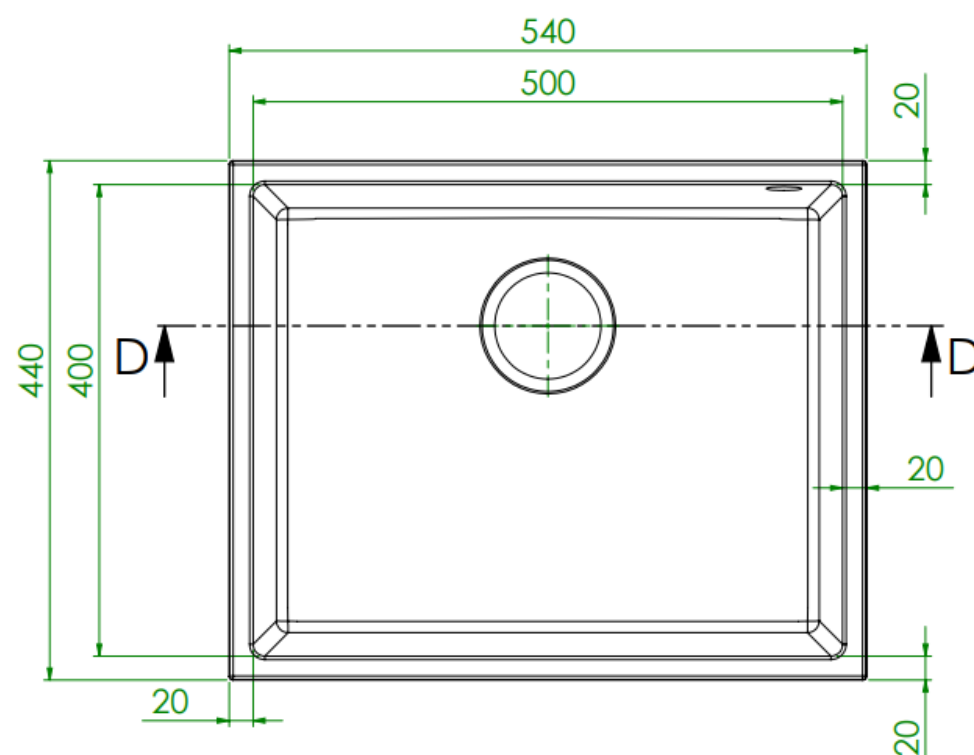

Product Data Sheet

prima
The Smarter Choice™

| Prima Code | CPR358 |
|--------------------------------|---|
| Description | Prima Granite 1B Large Undermount Sink |
| Colour | Light Grey |
| Material | Granite |
| Finish | Matt |
| Fitting Style | Undermount |
| Sealant Strip (Incl./Separate) | Separate |
| Features | Extra deep bowl Scratch resistant Stain resistant |
| Dimensions (mm) | W 540 x D 440 x H 207 |
| Main Bowl Dimensions (mm) | W 500 x D 400 x H 207 |
| Cut out depth (mm) | 400 |
| Cut out width (mm) | 500 |
| Minimum cabinet width (mm) | 600 |
| Main Bowl Radius (mm) | 10 |
| Half Bowl Radius (mm) | 10 |
| Reversible | NO |
| Accessories (included) | Waste, overflow, plumbing kit, fitting clips & Cut out |
| Waste disposer compatible | Yes |
| Boxed/Sleeved packaging | Boxed |
| Guarantee | 20 Years |