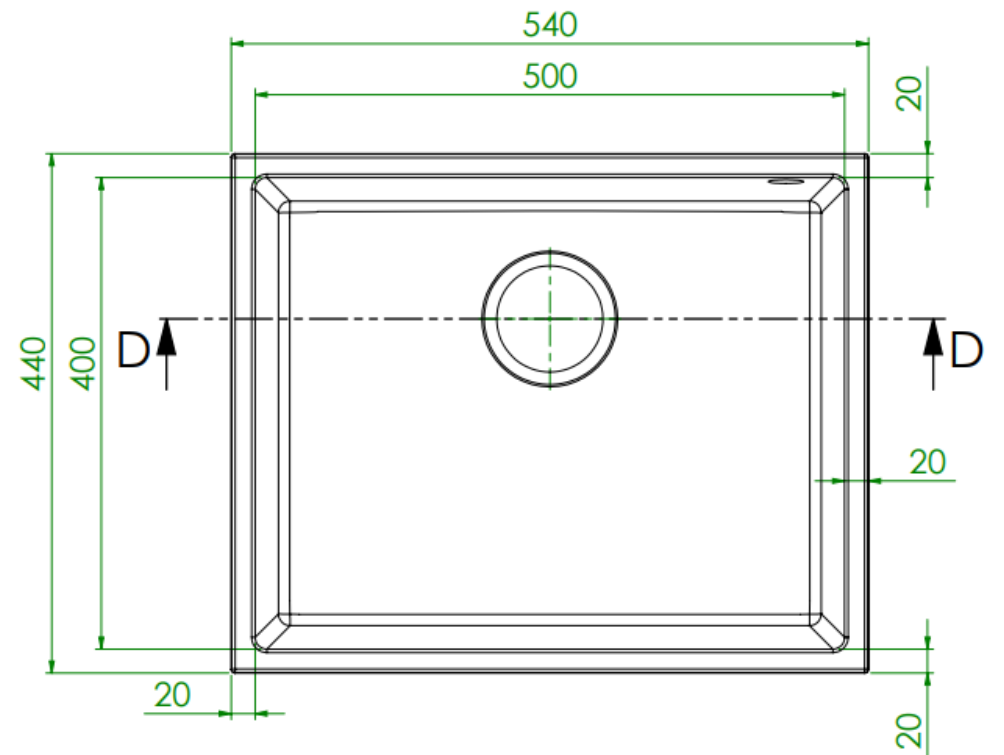

Product Data Sheet

Prima Code	CPR358
Description	Prima+ Granite 1B Large Undermount Sink
Colour	Light Grey
Material	Granite
Finish	Matt
Fitting Style	Undermount
Sealant Strip (Incl./Separate)	Separate
Features	Extra deep bowl Scratch resistant Stain resistant
Dimensions (mm)	W 540 x D 440 x H 207
Main Bowl Dimensions (mm)	W 500 x D 400 x H 207
Cut out depth (mm)	400
Cut out width (mm)	500
Minimum cabinet width (mm)	600
Main Bowl Radius (mm)	10
Half Bowl Radius (mm)	10
Reversible	NO
Accessories (included)	Waste, overflow, plumbing kit, fitting clips & Cut out
Waste disposer compatible	Yes
Boxed/Sleeved packaging	Boxed
Guarantee	Lifetime