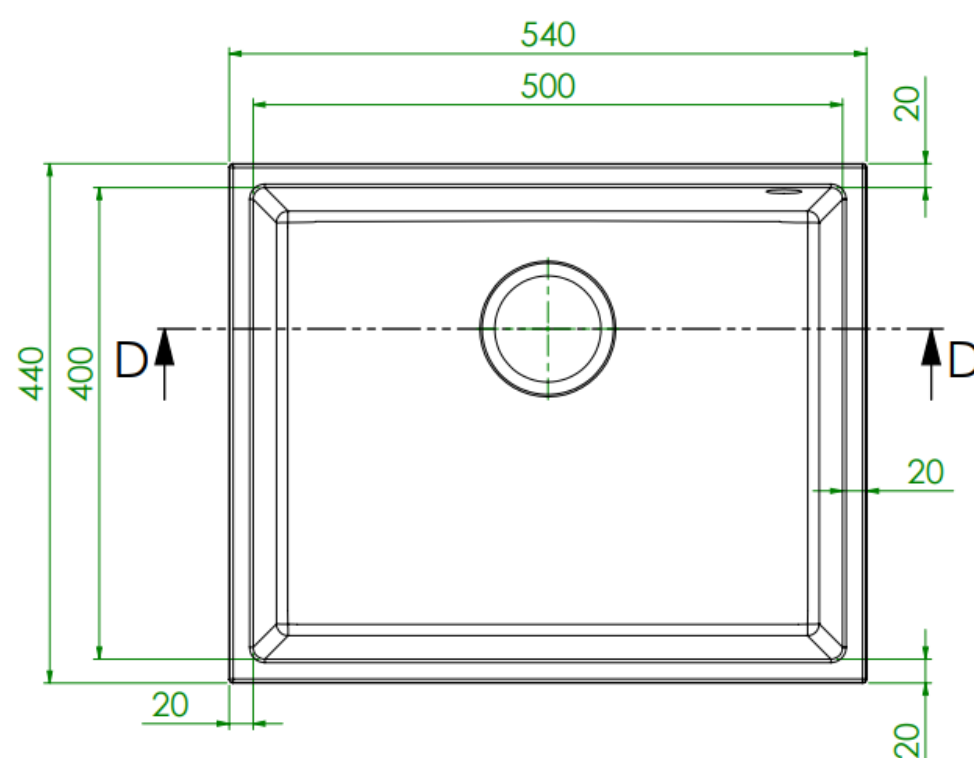

# Product Data Sheet

**prima**  
The Smarter Choice™

Prima Code	CPR357
Description	Prima Granite 1B Large Undermount Sink
Colour	White
Material	Granite
Finish	Matt
Fitting Style	Undermount
Sealant Strip (Incl./Separate)	Separate
Features	Extra deep bowl Scratch resistant Stain resistant
Dimensions (mm)	W 540 x D 440 x H 207
Main Bowl Dimensions (mm)	W 500 x D 400 x H 207
Cut out depth (mm)	400
Cut out width (mm)	500
Minimum cabinet width (mm)	600
Main Bowl Radius (mm)	10
Half Bowl Radius (mm)	10
Reversible	NO
Accessories (included)	Waste, overflow, plumbing kit, fitting clips & Cut out
Waste disposer compatible	Yes
Boxed/Sleeved packaging	Boxed
Guarantee	20 Years