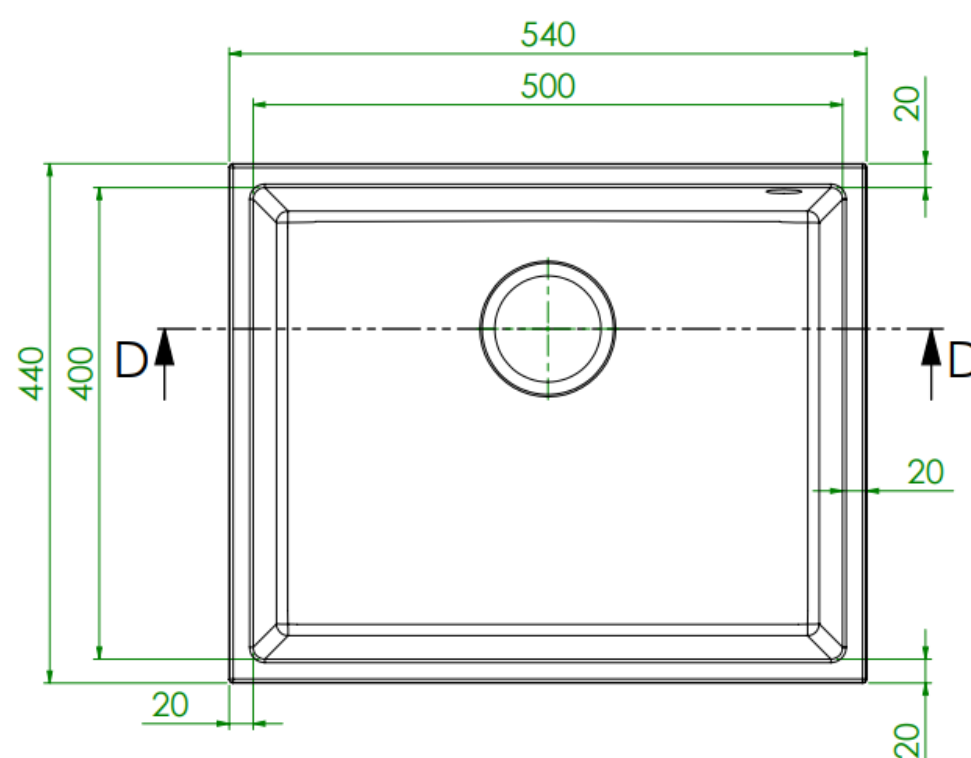

Product Data Sheet

prima
The Smarter Choice™

Prima Code	CPR356
Description	Prima Granite 1B Large Undermount Sink
Colour	Black
Material	Granite
Finish	Matt
Fitting Style	Undermount
Sealant Strip (Incl./Separate)	Separate
Features	Extra deep bowl Scratch resistant Stain resistant
Dimensions (mm)	W 540 x D 440 x H 207
Main Bowl Dimensions (mm)	W 500 x D 400 x H 207
Cut out depth (mm)	400
Cut out width (mm)	500
Minimum cabinet width (mm)	600
Main Bowl Radius (mm)	10
Half Bowl Radius (mm)	10
Reversible	NO
Accessories (included)	Waste, overflow, plumbing kit, fitting clips & Cut out
Waste disposer compatible	Yes
Boxed/Sleeved packaging	Boxed
Guarantee	20 Years