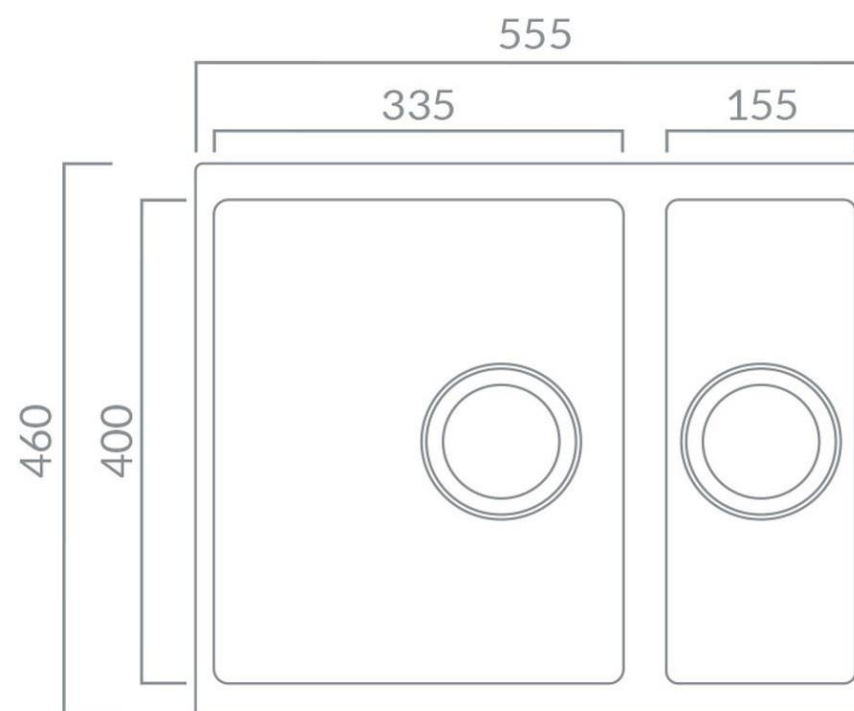

# Product Data Sheet

Prima Code	CPR354
Description	Prima+ Granite 1.5B Undermount Sink
Colour	White
Material	Granite
Finish	Matt
Fitting Style	Undermount/Inset
Sealant Strip (Incl./Separate)	Separate
No. Drainers	0
No. Tap Holes	0
Features	Extra deep bowl Scratch resistant Stain resistant
Dimensions (mm)	W 555 x D 460 x H 200
Main Bowl Dimensions (mm)	W 335 x D 400 x H 200
Half Bowl Dimensions (mm):	W 155 x D 400 x H 200
Minimum cabinet width (mm)	600
Main Bowl Radius (mm)	10
Half Bowl Radius (mm)	10
Drainer (RH/LH)	No drainer
Reversible	No
Accessories (included)	Waste, overflow & fitting clips
Waste disposer compatible	No
Boxed/Sleeved packaging	Boxed
Guarantee	Lifetime