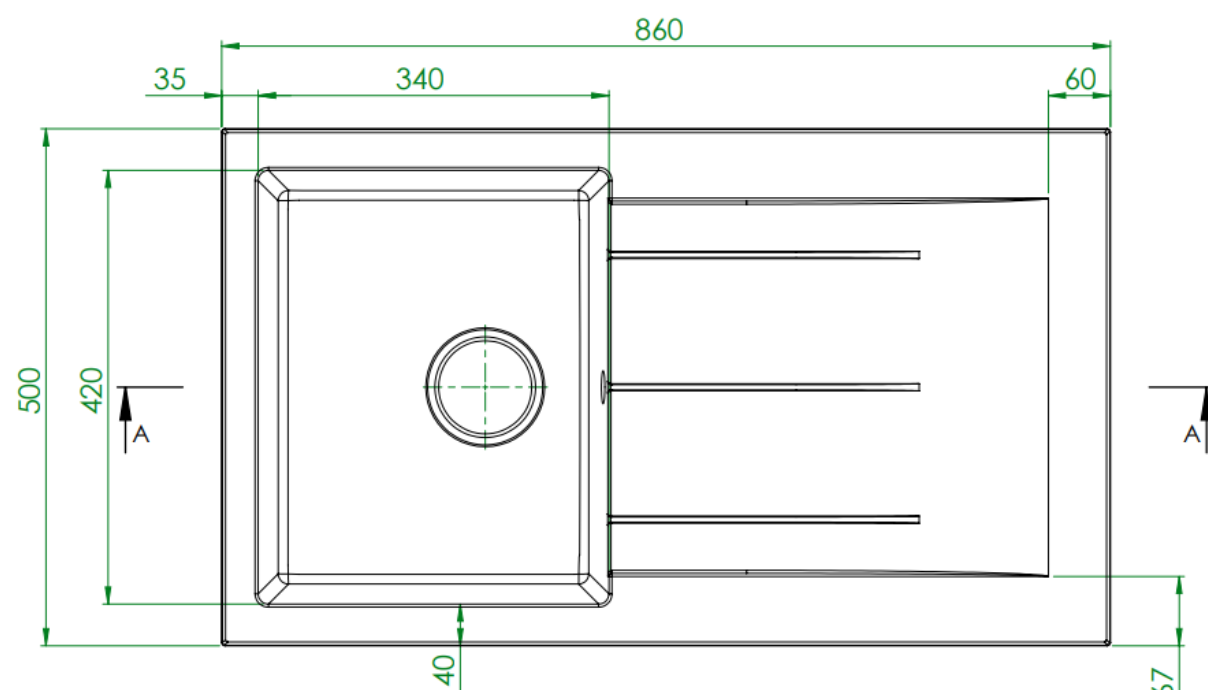

Product Data Sheet

prima
The Smarter Choice™

Prima Code	CPR348
Description	Prima Granite 1B Compact & Drainer Inset Sink
Colour	Ivory
Material	Granite
Finish	Matt
Fitting Style	Inset
Sealant Strip (Incl./Separate)	Separate
No. Drainers	1
No. Tap Holes	Reversible, part pre-drilled
Features	Extra deep bowl Scratch resistant Stain resistant
Dimensions (mm)	W 860 x D 500 x H 203
Main Bowl Dimensions (mm)	W 340 x D 420 x H 203
Cut out depth (mm)	480
Cut out width (mm)	840
Minimum cabinet width (mm)	500
Main Bowl Radius (mm)	8
Half Bowl Radius (mm)	8
Drainer (RH/LH)	Both
Reversible	Yes
Accessories (included)	Waste, overflow, plumbing kit, fitting clips & Cut out
Waste disposer compatible	Yes
Boxed/Sleeved packaging	Boxed
Guarantee	20 Years