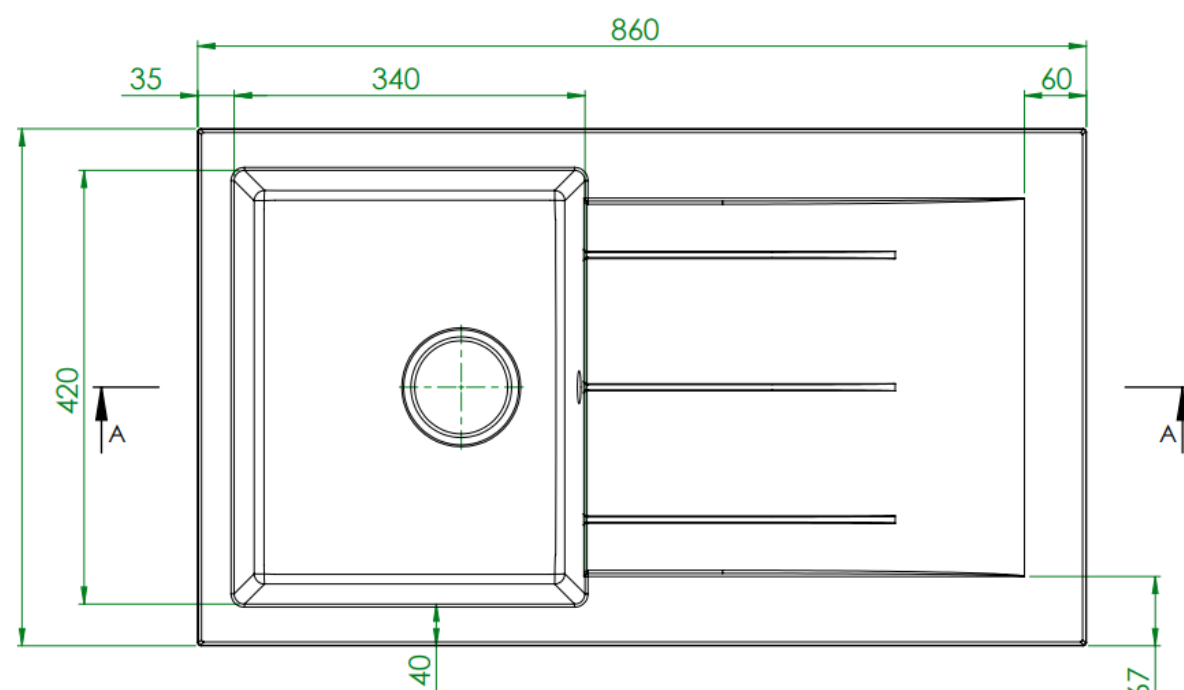

Product Data Sheet

prima
The Smarter Choice™

Prima Code	CPR347
Description	Prima Granite 1B Compact & Drainer Inset Sink
Colour	Light Grey
Material	Granite
Finish	Matt
Fitting Style	Inset
Sealant Strip (Incl./Separate)	Separate
No. Drainers	1
No. Tap Holes	Reversible, part pre-drilled
Features	Extra deep bowl Scratch resistant Stain resistant
Dimensions (mm)	W 860 x D 500 x H 203
Main Bowl Dimensions (mm)	W 340 x D 420 x H 203
Cut out depth (mm)	480
Cut out width (mm)	840
Minimum cabinet width (mm)	500
Main Bowl Radius (mm)	8
Half Bowl Radius (mm)	8
Drainer (RH/LH)	Both
Reversible	Yes
Accessories (included)	Waste, overflow, plumbing kit, fitting clips & Cut out
Waste disposer compatible	Yes
Boxed/Sleeved packaging	Boxed
Guarantee	20 Years