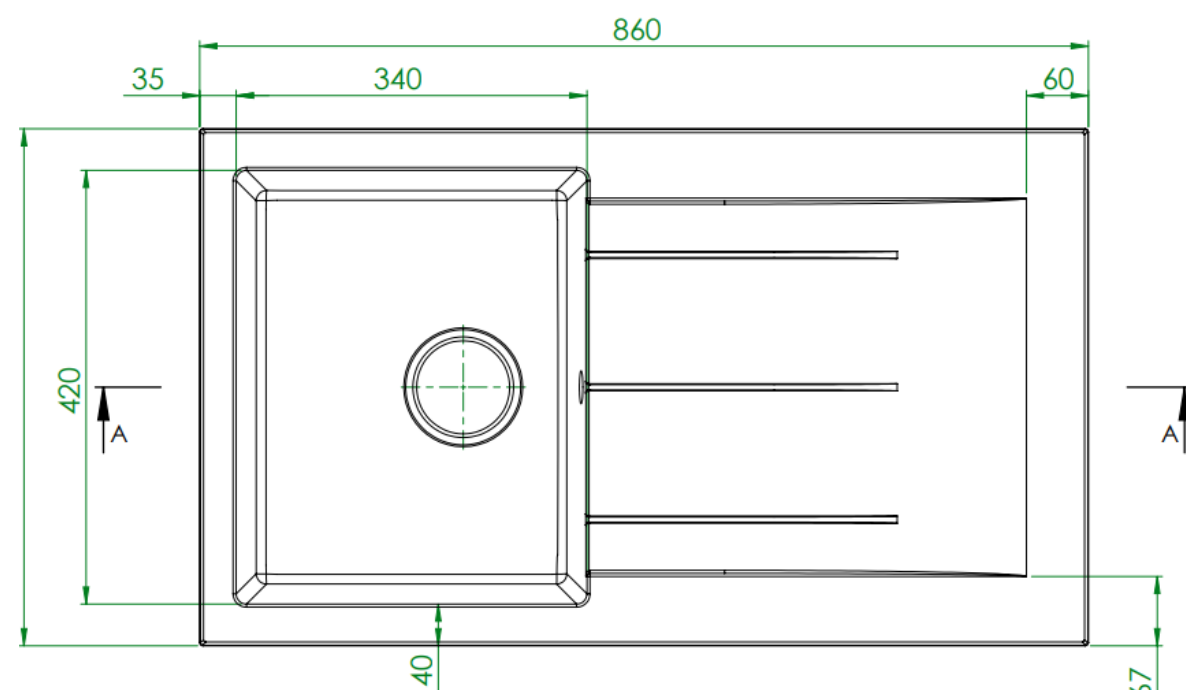

Product Data Sheet

Prima Code	CPR347
Description	Prima+ Granite 1B Compact & Drainer Inset Sink
Colour	Light Grey
Material	Granite
Finish	Matt
Fitting Style	Inset
Sealant Strip (Incl./Separate)	Separate
No. Drainers	1
No. Tap Holes	Reversible, part pre drilled
Features	Extra deep bowl Scratch resistant Stain resistant
Dimensions (mm)	W 860 x D 500 x H 203
Main Bowl Dimensions (mm)	W 340 x D 420 x H 203
Cut out depth (mm)	480
Cut out width (mm)	840
Minimum cabinet width (mm)	500
Main Bowl Radius (mm)	8
Half Bowl Radius (mm)	8
Drainer (RH/LH)	Both
Reversible	Yes
Accessories (included)	Waste, overflow, plumbing kit, fitting clips & Cut out
Waste disposer compatible	Yes
Boxed/Sleeved packaging	Boxed
Guarantee	Lifetime