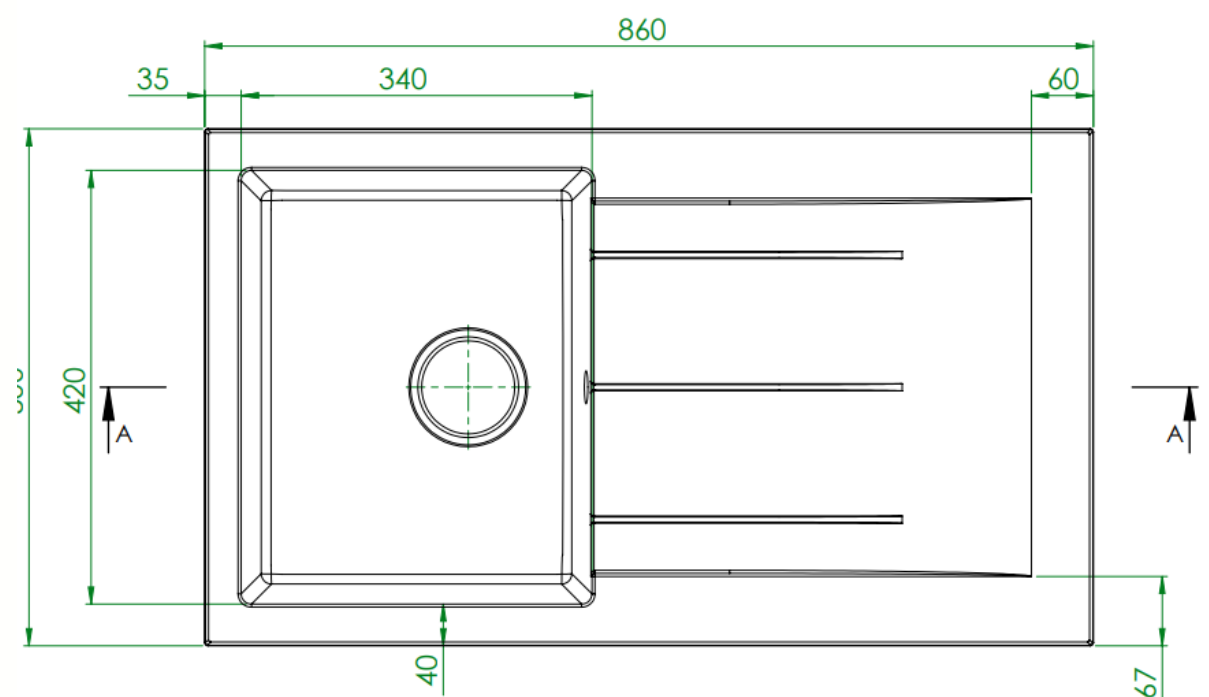

Product Data Sheet

prima
The Smarter Choice™

Prima Code	CPR346
Description	Prima Granite 1B Compact & Drainer Inset Sink
Colour	Gunmetal
Material	Granite
Finish	Matt
Fitting Style	Inset
Sealant Strip (Incl./Separate)	Separate
No. Drainers	1
No. Tap Holes	Reversible, part pre-drilled
Features	Extra deep bowl Scratch resistant Stain resistant
Dimensions (mm)	W 860 x D 500 x H 203
Main Bowl Dimensions (mm)	W 340 x D 420 x H 203
Cut out depth (mm)	480
Cut out width (mm)	840
Minimum cabinet width (mm)	500
Main Bowl Radius (mm)	8
Half Bowl Radius (mm)	8
Drainer (RH/LH)	Both
Reversible	Yes
Accessories (included)	Waste, overflow, plumbing kit, fitting clips & Cut out
Waste disposer compatible	Yes
Boxed/Sleeved packaging	Boxed
Guarantee	20 Years