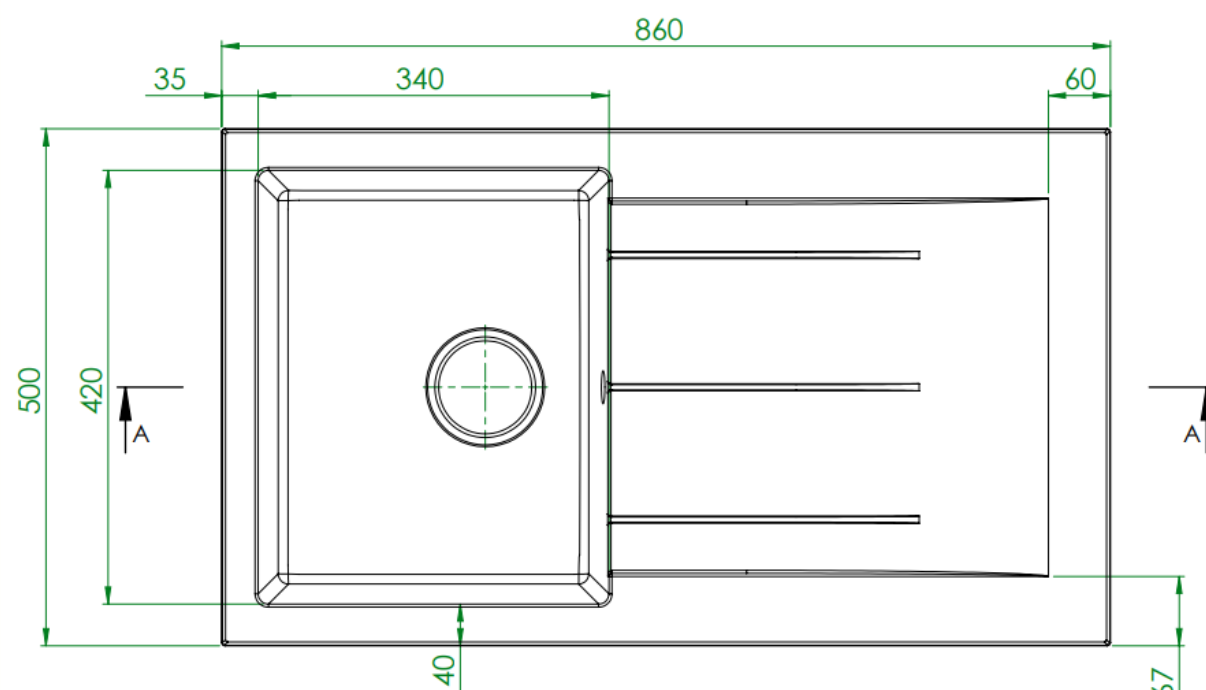

Product Data Sheet

prima
The Smarter Choice™

Prima Code	CPR345
Description	Prima Granite 1B Compact & Drainer Inset Sink
Colour	White
Material	Granite
Finish	Matt
Fitting Style	Inset
Sealant Strip (Incl./Separate)	Separate
No. Drainers	1
No. Tap Holes	Reversible, part pre-drilled
Features	Extra deep bowl Scratch resistant Stain resistant
Dimensions (mm)	W 860 x D 500 x H 203
Main Bowl Dimensions (mm)	W 340 x D 420 x H 203
Cut out depth (mm)	480
Cut out width (mm)	840
Minimum cabinet width (mm)	500
Main Bowl Radius (mm)	8
Half Bowl Radius (mm)	8
Drainer (RH/LH)	Both
Reversible	Yes
Accessories (included)	Waste, overflow, plumbing kit, fitting clips & Cut out
Waste disposer compatible	Yes
Boxed/Sleeved packaging	Boxed
Guarantee	20 Years