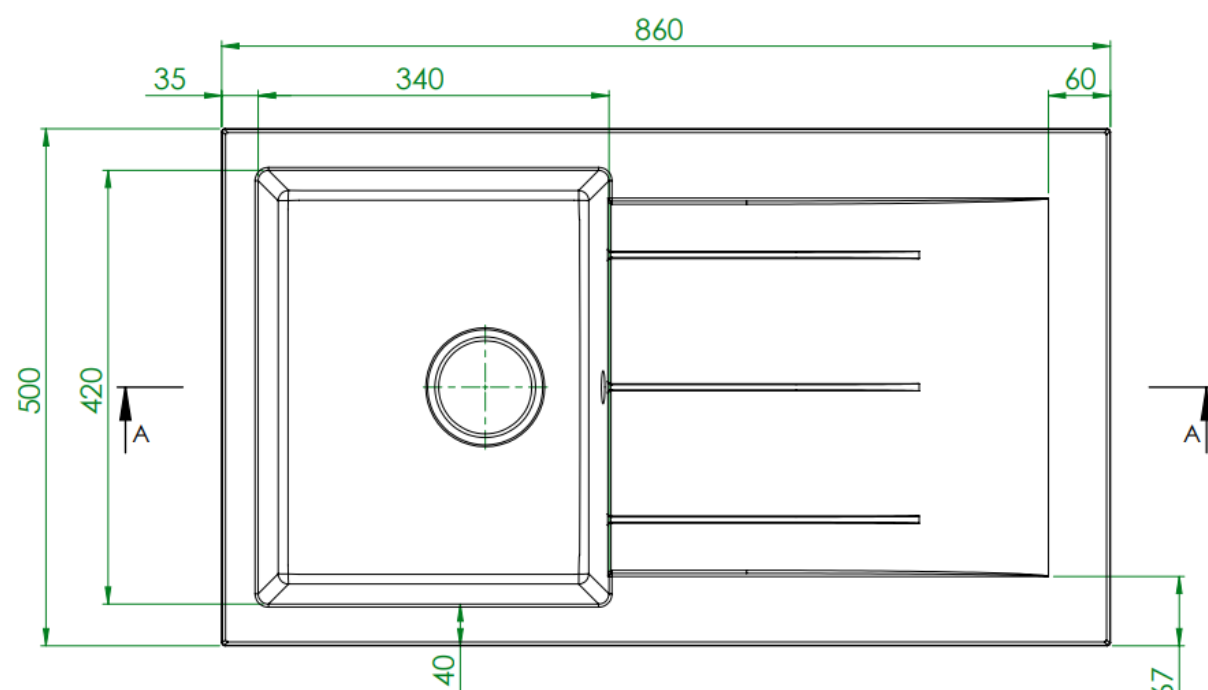

Product Data Sheet

Prima Code	CPR345
Description	Prima+ Granite 1B Compact & Drainer Inset Sink
Colour	White
Material	Granite
Finish	Matt
Fitting Style	Inset
Sealant Strip (Incl./Separate)	Separate
No. Drainers	1
No. Tap Holes	Reversible, part pre drilled
Features	Extra deep bowl Scratch resistant Stain resistant
Dimensions (mm)	W 860 x D 500 x H 203
Main Bowl Dimensions (mm)	W 340 x D 420 x H 203
Cut out depth (mm)	480
Cut out width (mm)	840
Minimum cabinet width (mm)	500
Main Bowl Radius (mm)	8
Half Bowl Radius (mm)	8
Drainer (RH/LH)	Both
Reversible	Yes
Accessories (included)	Waste, overflow, plumbing kit, fitting clips & Cut out
Waste disposer compatible	Yes
Boxed/Sleeved packaging	Boxed
Guarantee	Lifetime