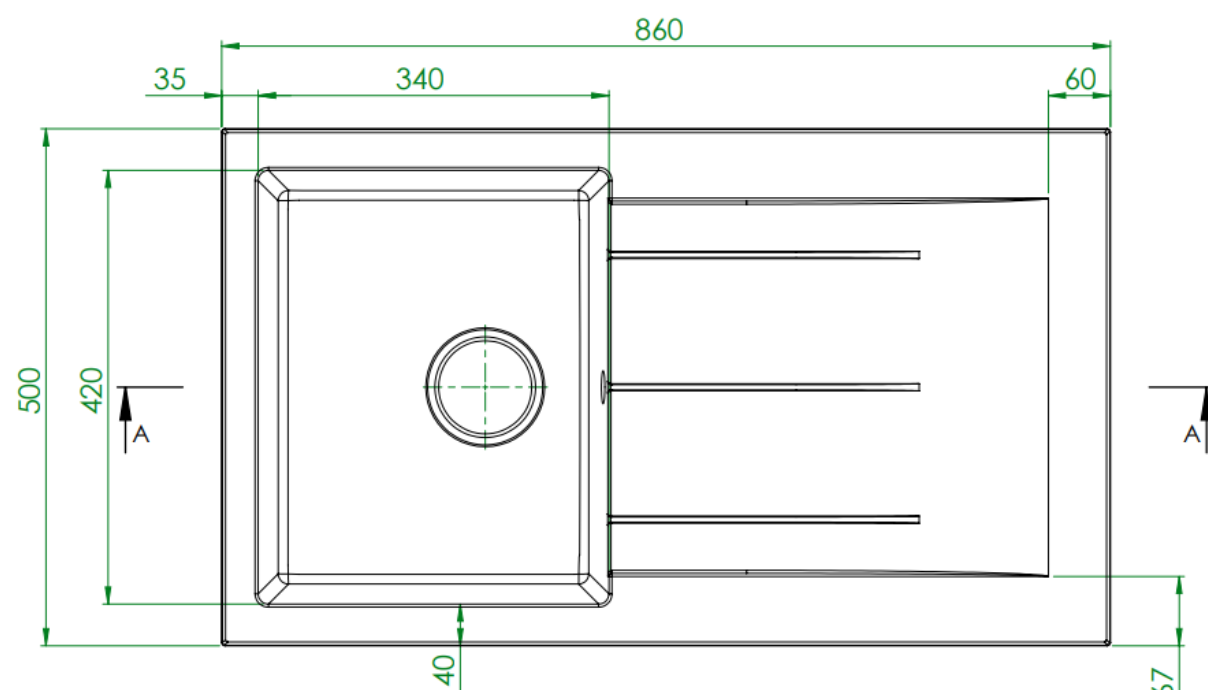

Product Data Sheet

prima
The Smarter Choice™

Prima Code	CPR344
Description	Prima Granite 1B Compact & Drainer Inset Sink
Colour	Black
Material	Granite
Finish	Matt
Fitting Style	Inset
Sealant Strip (Incl./Separate)	Separate
No. Drainers	1
No. Tap Holes	Reversible, part pre-drilled
Features	Extra deep bowl Scratch resistant Stain resistant
Dimensions (mm)	W 860 x D 500 x H 203
Main Bowl Dimensions (mm)	W 340 x D 420 x H 203
Cut out depth (mm)	480
Cut out width (mm)	840
Minimum cabinet width (mm)	500
Main Bowl Radius (mm)	8
Half Bowl Radius (mm)	8
Drainer (RH/LH)	Both
Reversible	Yes
Accessories (included)	Waste, overflow, plumbing kit, fitting clips & Cut out
Waste disposer compatible	Yes
Boxed/Sleeved packaging	Boxed
Guarantee	20 Years