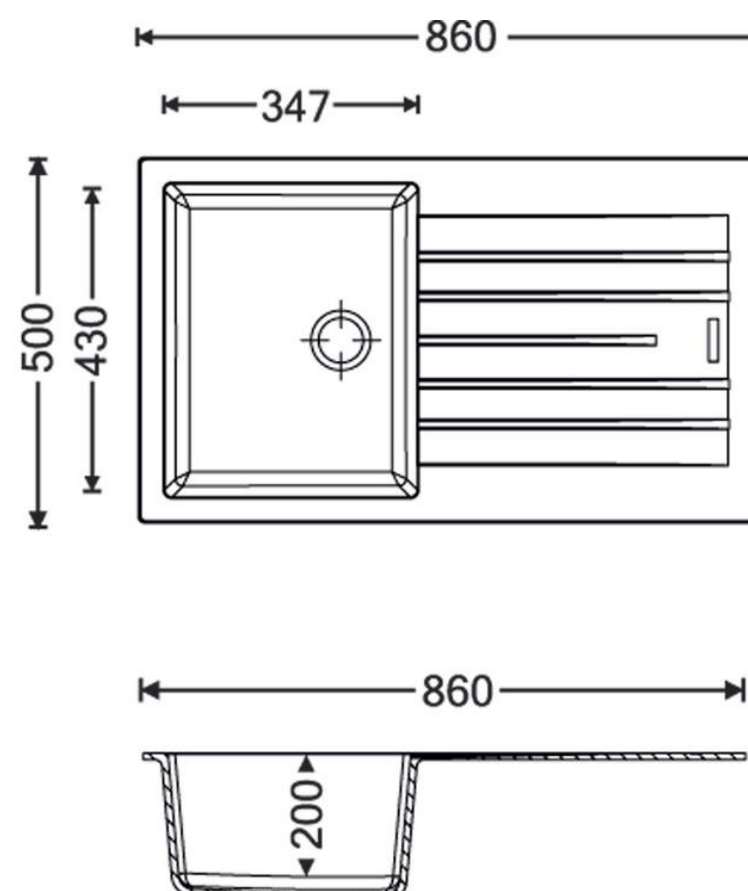

Product Data Sheet

Prima Code	CPR343
Description	Prima+ Compact Granite 1B & Drainer Inset Sink
Colour	Light Grey
Material	Granite
Finish	Matt
Fitting Style	Inset
Sealant Strip (Incl./Separate)	Separate
No. Drainers	1
No. Tap Holes	0
Features	Extra deep bowl Scratch resistant Stain resistant
Dimensions (mm)	W 860 x D 500 x H 200
Main Bowl Dimensions (mm)	W 347 x D 430 x H 200
Cut out depth (mm)	480
Cut out width (mm)	840
Minimum cabinet width (mm)	450
Main Bowl Radius (mm)	6
Drainer (RH/LH)	Both
Reversible	Yes
Accessories (included)	Waste, overflow, plumbing kit & fitting clips
Waste disposer compatible	Yes
Boxed/Sleeved packaging	Boxed
Guarantee	Lifetime