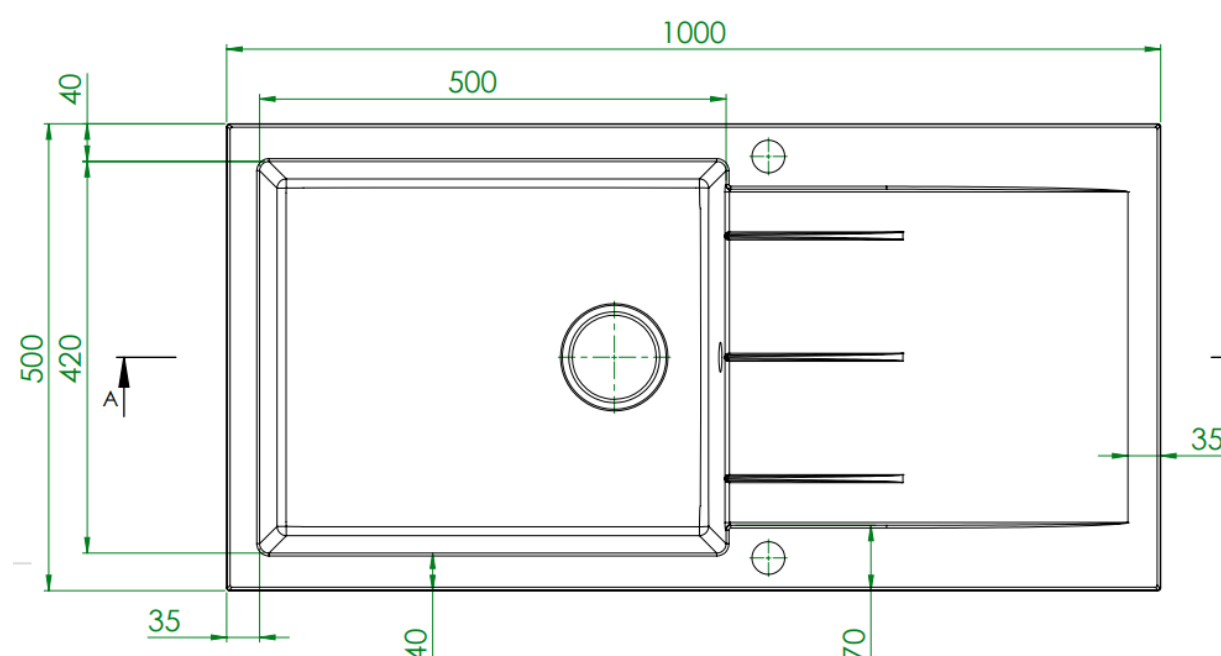

Product Data Sheet

prima
The Smarter Choice™

Prima Code	CPR327
Description	Prima Granite 1B & Drainer Inset Sink
Colour	Ivory
Material	Granite
Finish	Matt
Fitting Style	Inset
Sealant Strip (Incl./Separate)	Separate
No. Drainers	1
No. Tap Holes	Reversible, part pre-drilled
Features	Extra deep bowl Scratch resistant Stain resistant
Dimensions (mm)	W 1000 x D 500 x H 203
Main Bowl Dimensions (mm)	W 495 x D 415 x H 203
Cut out depth (mm)	480
Cut out width (mm)	980
Minimum cabinet width (mm)	600
Main Bowl Radius (mm)	8
Half Bowl Radius (mm)	8
Drainer (RH/LH)	Both
Reversible	Yes
Accessories (included)	Waste, overflow, plumbing kit, fitting clips & Cut out
Waste disposer compatible	Yes
Boxed/Sleeved packaging	Boxed
Guarantee	20 Years