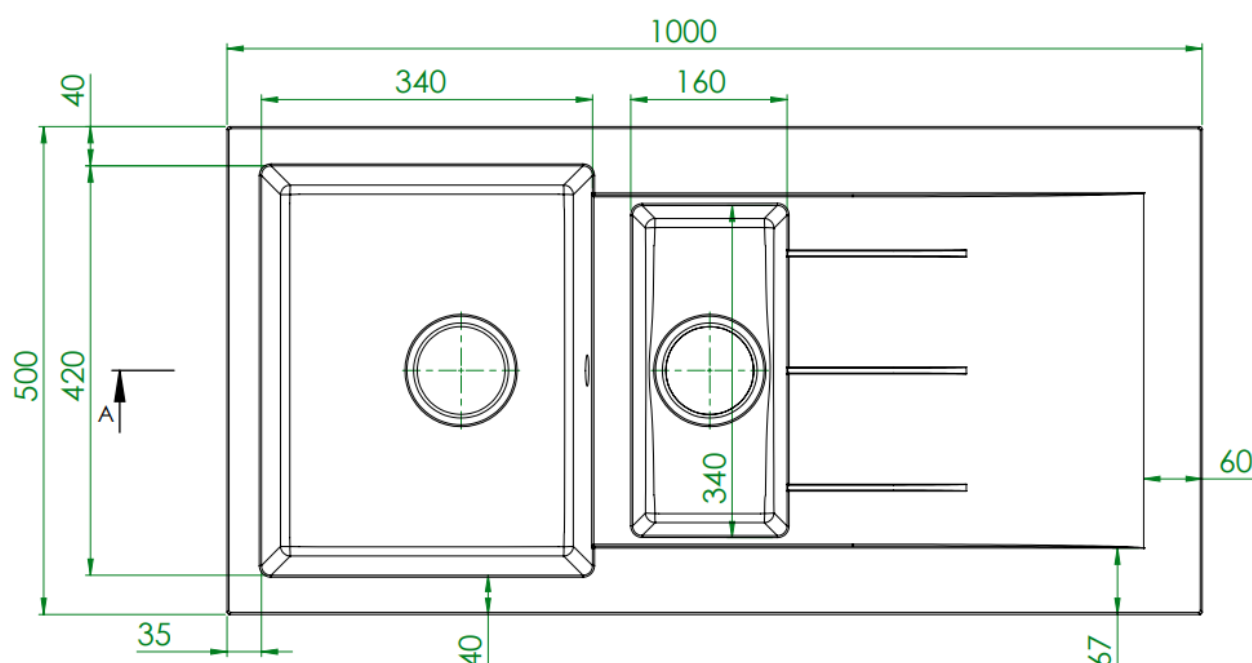

Product Data Sheet

prima
The Smarter Choice™

Prima Code	CPR326
Description	Prima Granite 1.5B & Drainer Inset Sink
Colour	Ivory
Material	Granite
Finish	Matt
Fitting Style	Inset
Sealant Strip (Incl./Separate)	Separate
No. Drainers	1
No. Tap Holes	Reversible, part pre-drilled
Features	Extra deep bowl Scratch resistant Stain resistant
Dimensions (mm)	W 1000 x D 500 x H 203
Main Bowl Dimensions (mm)	W 340 x D 420 x H 203
1/2 Bowl Dimensions (mm):	W 160 x D 340 x H 150
Cut out depth (mm)	480
Cut out width (mm)	980
Minimum cabinet width (mm)	600
Main Bowl Radius (mm)	8
Half Bowl Radius (mm)	8
Drainer (RH/LH)	Both
Reversible	Yes
Accessories (included)	Waste, overflow, plumbing kit, fitting clips & Cut out
Waste disposer compatible	Yes
Boxed/Sleeved packaging	Boxed
Guarantee	20 Years