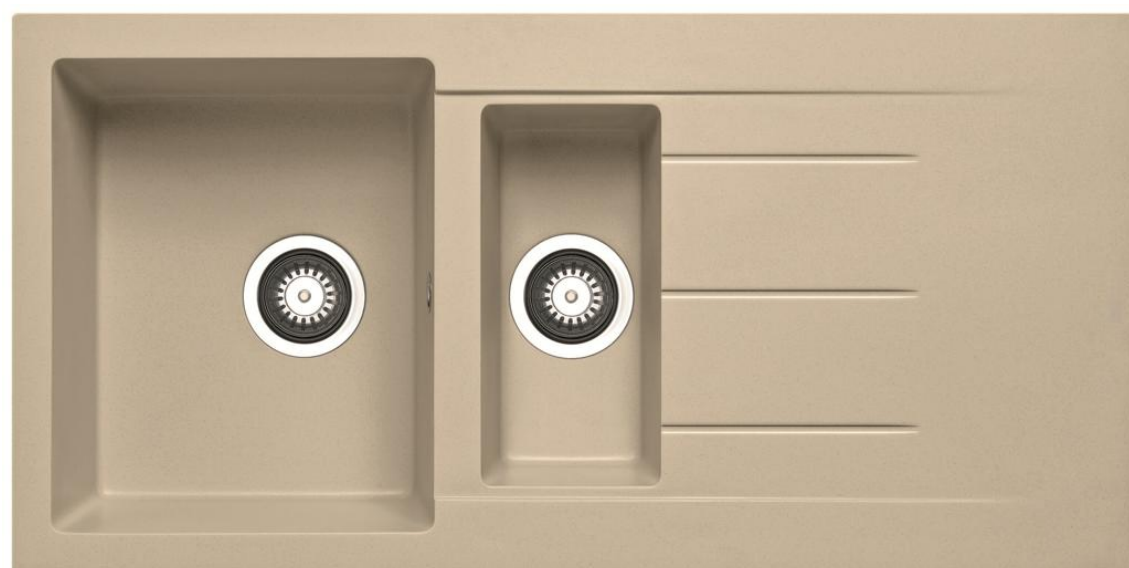

Product Data Sheet

prima
The Smarter Choice™

Prima Code	CPR326
Description	Prima Granite 1.5B & Drainer Inset Sink
Colour	Ivory
Material	Granite
Finish	Matt
Fitting Style	Inset
Sealant Strip (Incl./Separate)	Separate
No. Drainers	1
No. Tap Holes	Reversible, part pre-drilled
Features	Extra deep bowl Scratch resistant Stain resistant
Dimensions (mm)	W 1000 x D 500 x H 203
Main Bowl Dimensions (mm)	W 340 x D 420 x H 203
1/2 Bowl Dimensions (mm):	W 160 x D 340 x H 150
Cut out depth (mm)	480
Cut out width (mm)	980
Minimum cabinet width (mm)	600
Main Bowl Radius (mm)	8
Half Bowl Radius (mm)	8
Drainer (RH/LH)	Both
Reversible	Yes
Accessories (included)	Waste, overflow, plumbing kit, fitting clips & Cut out
Waste disposer compatible	Yes
Boxed/Sleeved packaging	Boxed
Guarantee	20 Years