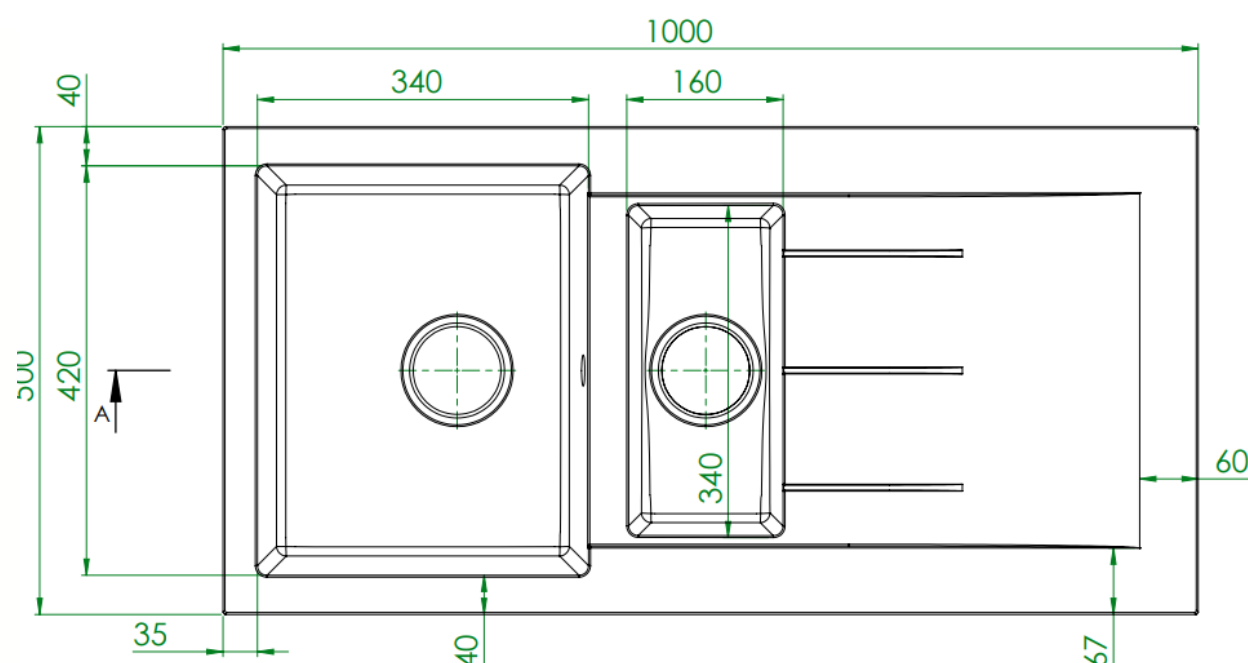

Product Data Sheet

Prima Code	CPR324
Description	Prima Granite 1.5B & Drainer Inset Sink
Colour	Gunmetal
Material	Granite
Finish	Matt
Fitting Style	Inset
Sealant Strip (Incl./Separate)	Separate
No. Drainers	1
No. Tap Holes	Reversible, part pre-drilled
Features	Extra deep bowl Scratch resistant Stain resistant
Dimensions (mm)	W 1000 x D 500 x H 203
Main Bowl Dimensions (mm)	W 340 x D 420 x H 203
1/2 Bowl Dimensions (mm):	W 160 x D 340 x H 150
Cut out depth (mm)	480
Cut out width (mm)	980
Minimum cabinet width (mm)	600
Main Bowl Radius (mm)	8
Half Bowl Radius (mm)	8
Drainer (RH/LH)	Both
Reversible	Yes
Accessories (included)	Waste, overflow, plumbing kit, fitting clips & Cut out
Waste disposer compatible	Yes
Boxed/Sleeved packaging	Boxed
Guarantee	20 Years