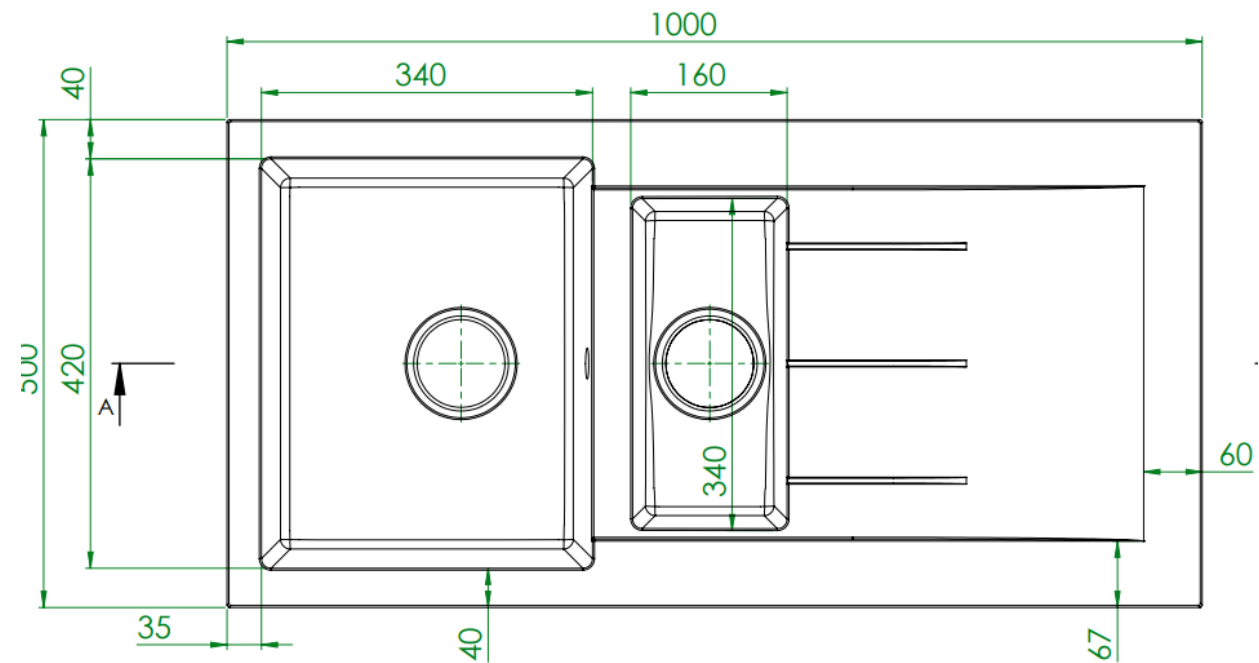

Product Data Sheet

Prima Code	CPR324
Description	Prima+ Granite 1.5B & Drainer Inset Sink
Colour	Gun Metal
Material	Granite
Finish	Matt
Fitting Style	Inset
Sealant Strip (Incl./Separate)	Separate
No. Drainers	1
No. Tap Holes	Reversible, part pre drilled
Features	Extra deep bowl Scratch resistant Stain resistant
Dimensions (mm)	W 1000 x D 500 x H 203
Main Bowl Dimensions (mm)	W 340 x D 420 x H 203
1/2 Bowl Dimensions (mm):	W 160 x D 340 x H 150
Cut out depth (mm)	480
Cut out width (mm)	980
Minimum cabinet width (mm)	600
Main Bowl Radius (mm)	8
Half Bowl Radius (mm)	8
Drainer (RH/LH)	Both
Reversible	Yes
Accessories (included)	Waste, overflow, plumbing kit, fitting clips & Cut out
Waste disposer compatible	Yes
Boxed/Sleeved packaging	Boxed
Guarantee	Lifetime