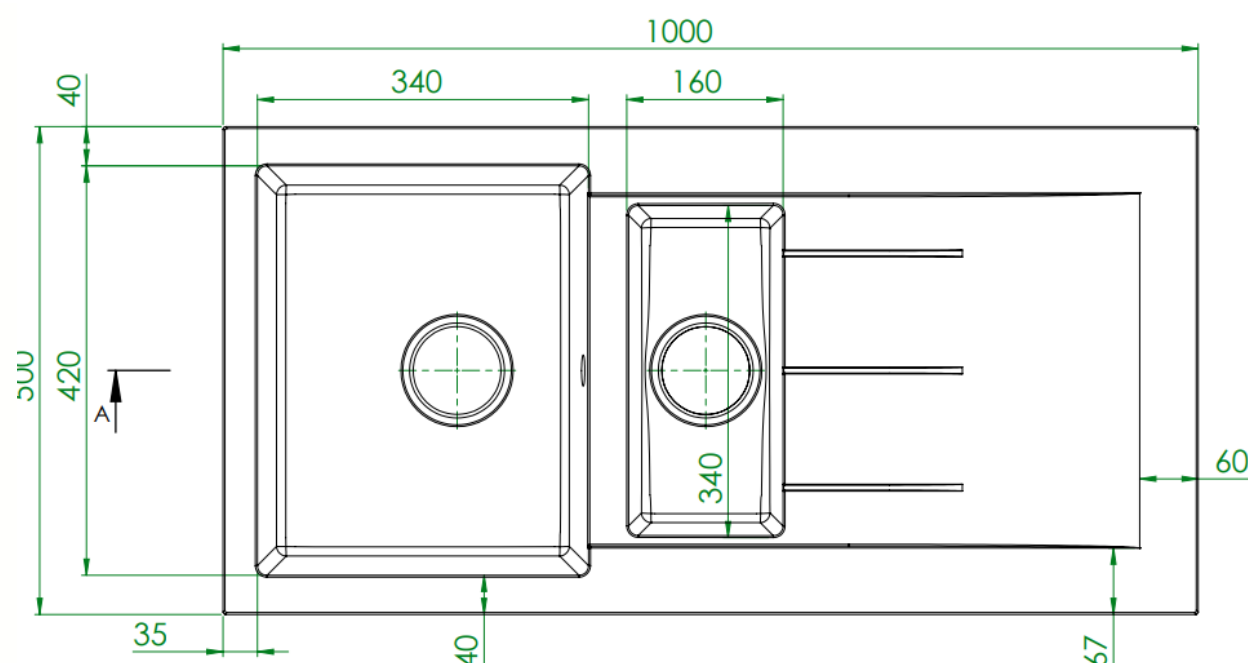

# Product Data Sheet

Prima Code	CPR323
Description	Prima Granite 1.5B & Drainer Inset Sink
Colour	White
Material	Granite
Finish	Matt
Fitting Style	Inset
Sealant Strip (Incl./Separate)	Separate
No. Drainers	1
No. Tap Holes	Reversible, part pre-drilled
Features	Extra deep bowl Scratch resistant Stain resistant
Dimensions (mm)	W 1000 x D 500 x H 203
Main Bowl Dimensions (mm)	W 340 x D 420 x H 203
1/2 Bowl Dimensions (mm):	W 160 x D 340 x H 150
Cut out depth (mm)	480
Cut out width (mm)	980
Minimum cabinet width (mm)	600
Main Bowl Radius (mm)	8
Half Bowl Radius (mm)	8
Drainer (RH/LH)	Both
Reversible	Yes
Accessories (included)	Waste, overflow, plumbing kit, fitting clips & Cut out
Waste disposer compatible	Yes
Boxed/Sleeved packaging	Boxed
Guarantee	20 Years