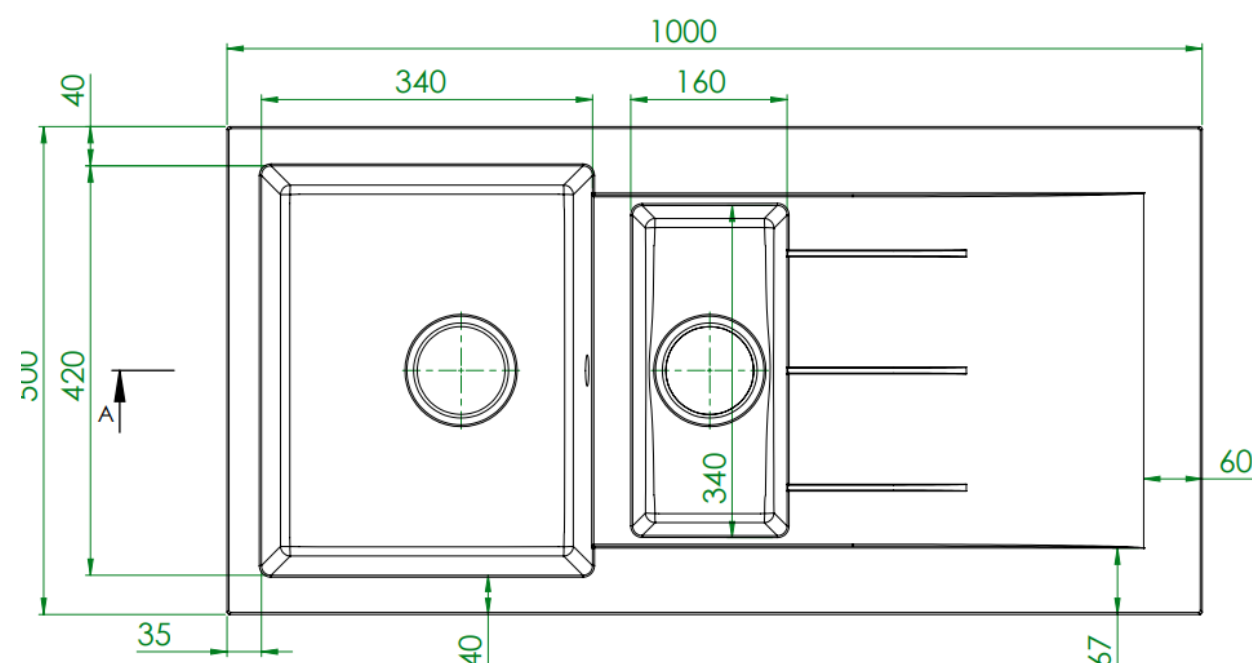

Product Data Sheet

Prima Code	CPR323
Description	Prima+ Granite 1.5B & Drainer Inset Sink
Colour	White
Material	Granite
Finish	Matt
Fitting Style	Inset
Sealant Strip (Incl./Separate)	Separate
No. Drainers	1
No. Tap Holes	Reversible, part pre drilled
Features	Extra deep bowl Scratch resistant Stain resistant
Dimensions (mm)	W 1000 x D 500 x H 203
Main Bowl Dimensions (mm)	W 340 x D 420 x H 203
1/2 Bowl Dimensions (mm):	W 160 x D 340 x H 150
Cut out depth (mm)	480
Cut out width (mm)	980
Minimum cabinet width (mm)	600
Main Bowl Radius (mm)	8
Half Bowl Radius (mm)	8
Drainer (RH/LH)	Both
Reversible	Yes
Accessories (included)	Waste, overflow, plumbing kit, fitting clips & Cut out
Waste disposer compatible	Yes
Boxed/Sleeved packaging	Boxed
Guarantee	Lifetime