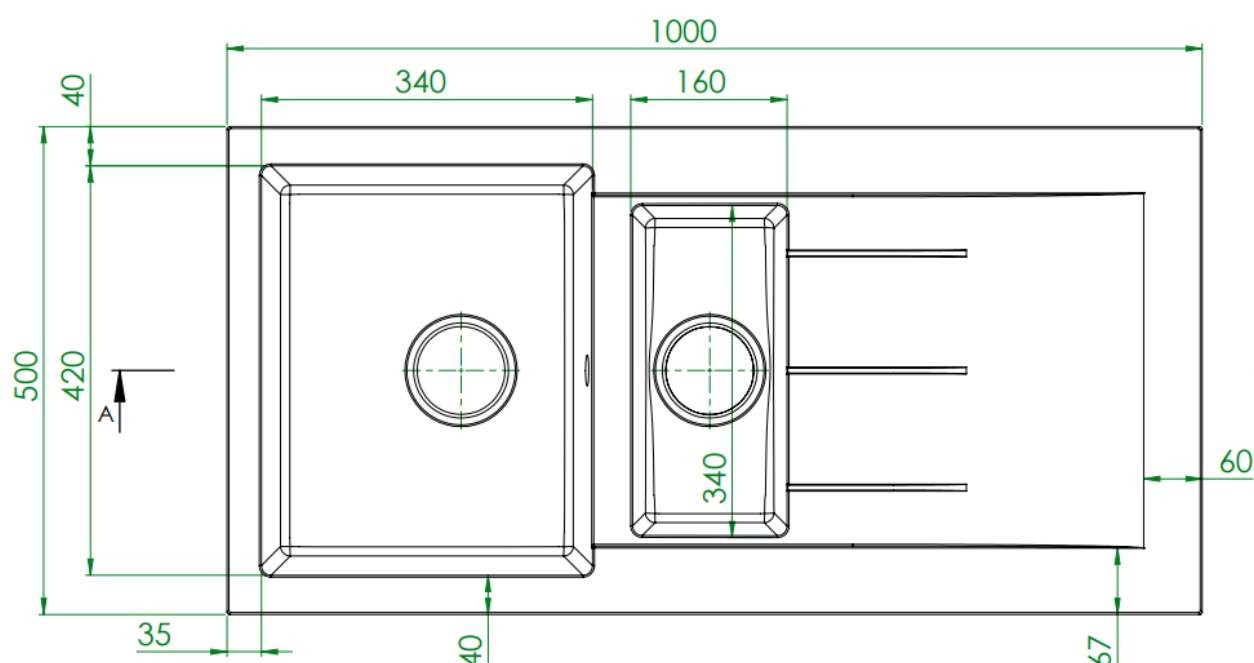

Product Data Sheet

Prima Code	CPR322
Description	Prima Granite 1.5B & Drainer Inset Sink
Colour	Black
Material	Granite
Finish	Matt
Fitting Style	Inset
Sealant Strip (Incl./Separate)	Separate
No. Drainers	1
No. Tap Holes	Reversible, part pre-drilled
Features	Extra deep bowl Scratch resistant Stain resistant
Dimensions (mm)	W 1000 x D 500 x H 203
Main Bowl Dimensions (mm)	W 340 x D 420 x H 203
1/2 Bowl Dimensions (mm):	W 160 x D 340 x H 150
Cut out depth (mm)	480
Cut out width (mm)	980
Minimum cabinet width (mm)	600
Main Bowl Radius (mm)	8
Half Bowl Radius (mm)	8
Drainer (RH/LH)	Both
Reversible	Yes
Accessories (included)	Waste, overflow, plumbing kit, fitting clips & Cut out
Waste disposer compatible	Yes
Boxed/Sleeved packaging	Boxed
Guarantee	20 Years