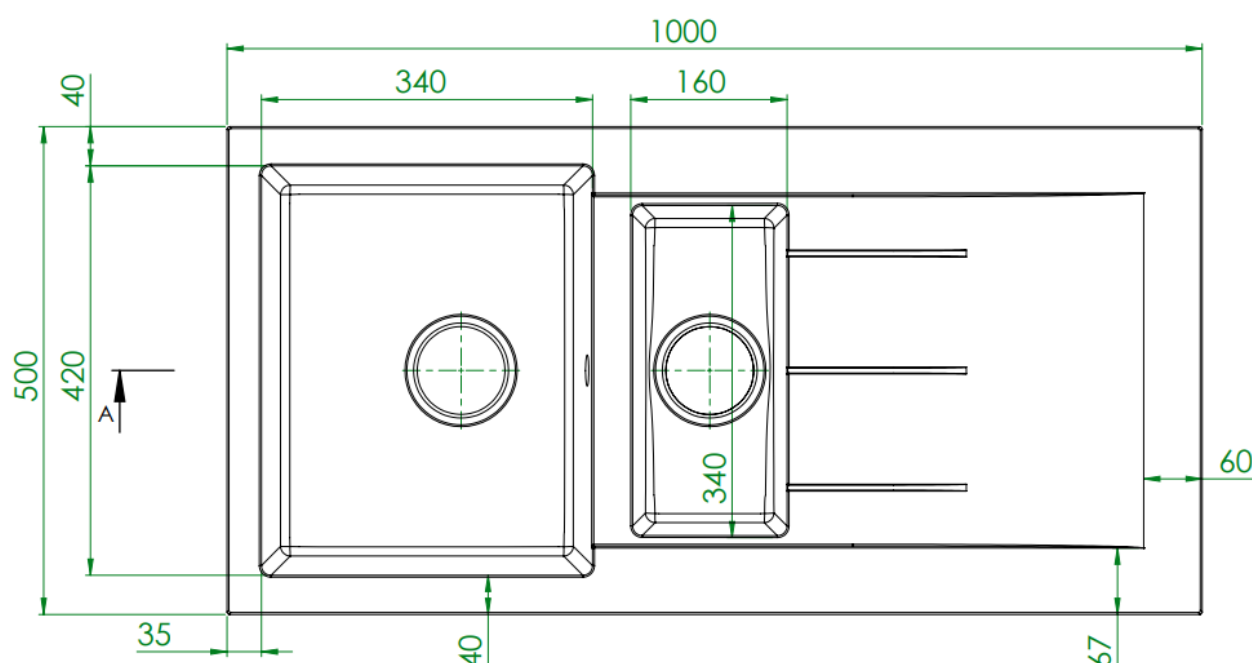

Product Data Sheet

Prima Code	CPR322
Description	Prima+ Granite 1.5B & Drainer Inset Sink
Colour	Black
Material	Granite
Finish	Matt
Fitting Style	Inset
Sealant Strip (Incl./Separate)	Separate
No. Drainers	1
No. Tap Holes	Reversible, part pre drilled
Features	Extra deep bowl Scratch resistant Stain resistant
Dimensions (mm)	W 1000 x D 500 x H 203
Main Bowl Dimensions (mm)	W 340 x D 420 x H 203
1/2 Bowl Dimensions (mm):	W 160 x D 340 x H 150
Cut out depth (mm)	480
Cut out width (mm)	980
Minimum cabinet width (mm)	600
Main Bowl Radius (mm)	8
Half Bowl Radius (mm)	8
Drainer (RH/LH)	Both
Reversible	Yes
Accessories (included)	Waste, overflow, plumbing kit, fitting clips & Cut out
Waste disposer compatible	Yes
Boxed/Sleeved packaging	Boxed
Guarantee	Lifetime