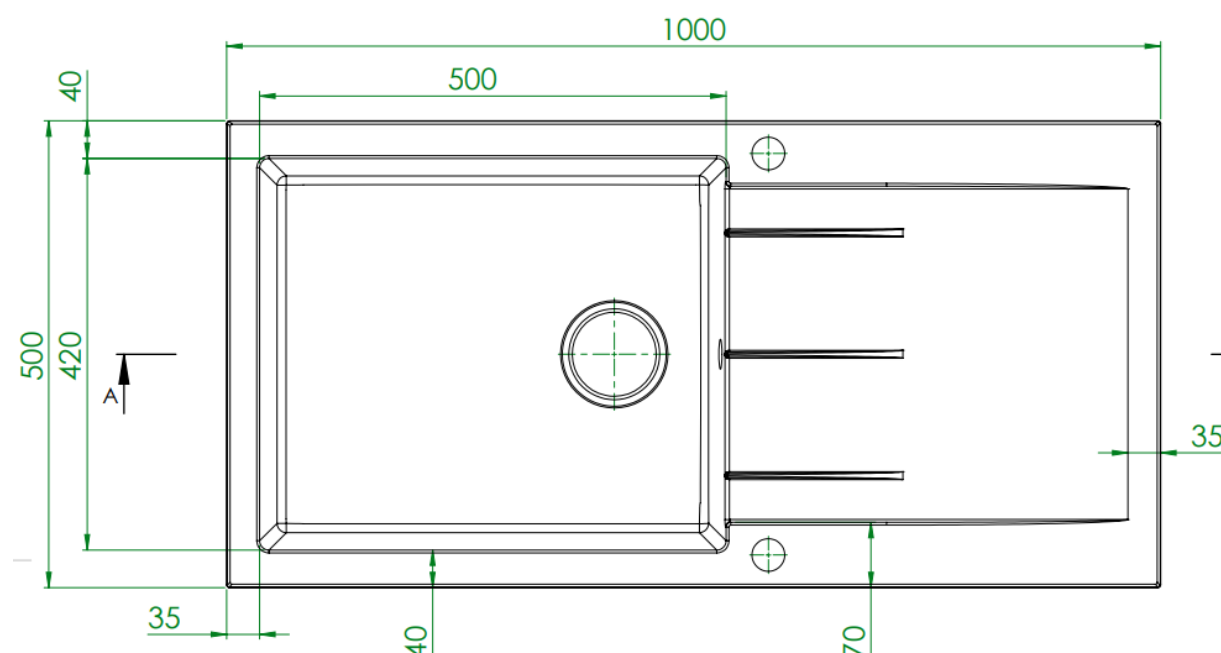

Product Data Sheet

Prima Code	CPR321
Description	Prima Granite 1B & Drainer Inset Sink
Colour	Light Grey
Material	Granite
Finish	Matt
Fitting Style	Inset
Sealant Strip (Incl./Separate)	Separate
No. Drainers	1
No. Tap Holes	Reversible, part pre-drilled
Features	Extra deep bowl Scratch resistant Stain resistant
Dimensions (mm)	W 1000 x D 500 x H 203
Main Bowl Dimensions (mm)	W 495 x D 415 x H 203
Cut out depth (mm)	480
Cut out width (mm)	980
Minimum cabinet width (mm)	600
Main Bowl Radius (mm)	8
Half Bowl Radius (mm)	8
Drainer (RH/LH)	Both
Reversible	Yes
Accessories (included)	Waste, overflow, plumbing kit, fitting clips & Cut out
Waste disposer compatible	Yes
Boxed/Sleeved packaging	Boxed
Guarantee	20 Years