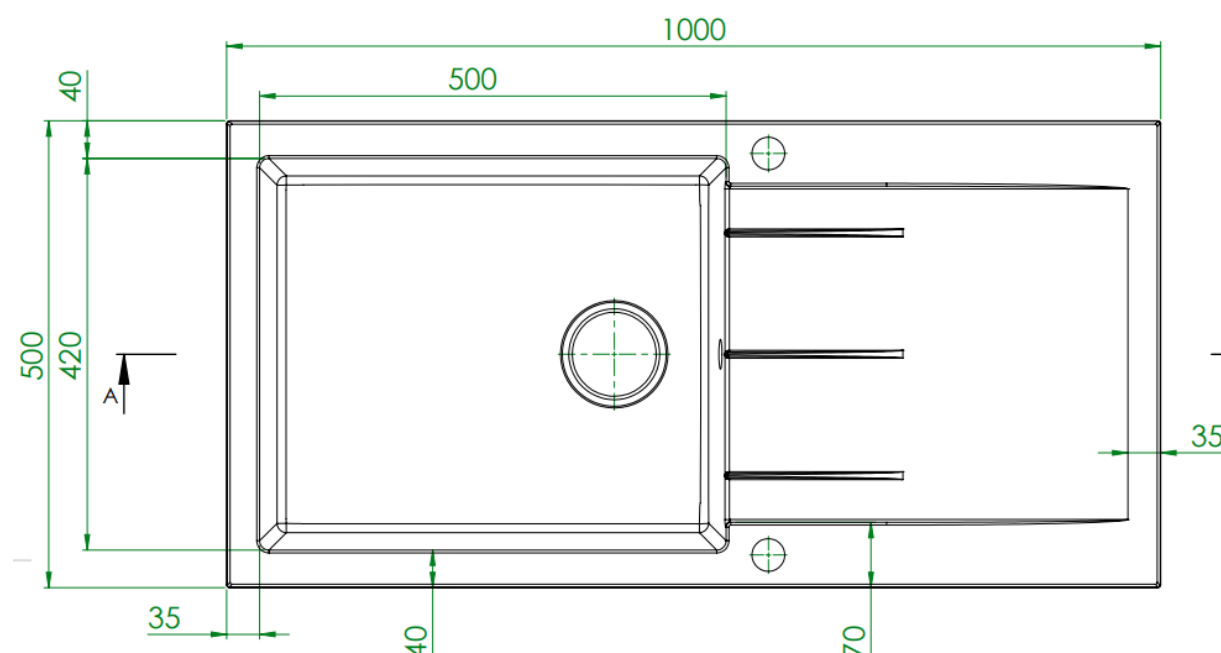

Product Data Sheet

Prima Code	CPR321
Description	Prima+ Granite 1B & Drainer Inset Sink
Colour	Light Grey
Material	Granite
Finish	Matt
Fitting Style	Inset
Sealant Strip (Incl./Separate)	Separate
No. Drainers	1
No. Tap Holes	Reversible, part pre drilled
Features	Extra deep bowl Scratch resistant Stain resistant
Dimensions (mm)	W 1000 x D 500 x H 203
Main Bowl Dimensions (mm)	W 495 x D 415 x H 203
Cut out depth (mm)	480
Cut out width (mm)	980
Minimum cabinet width (mm)	600
Main Bowl Radius (mm)	8
Half Bowl Radius (mm)	8
Drainer (RH/LH)	Both
Reversible	Yes
Accessories (included)	Waste, overflow, plumbing kit, fitting clips & Cut out
Waste disposer compatible	Yes
Boxed/Sleeved packaging	Boxed
Guarantee	Lifetime