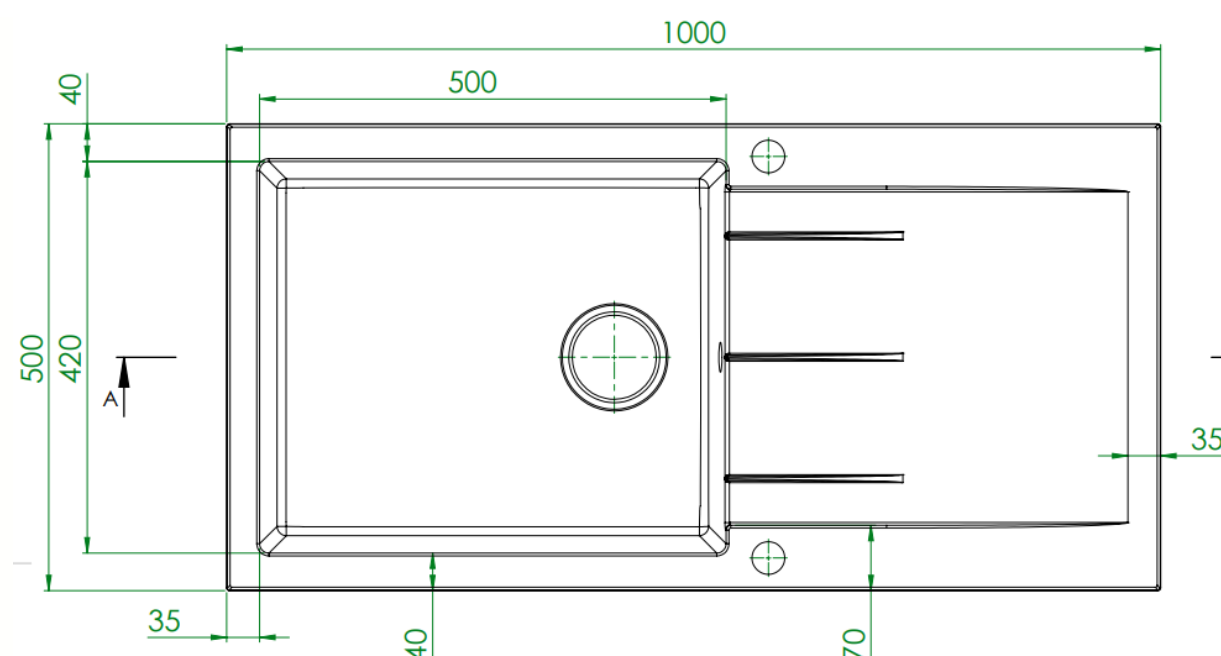

Product Data Sheet

prima
The Smarter Choice™

Prima Code	CPR320
Description	Prima Granite 1B & Drainer Inset Sink
Colour	Gunmetal
Material	Granite
Finish	Matt
Fitting Style	Inset
Sealant Strip (Incl./Separate)	Separate
No. Drainers	1
No. Tap Holes	Reversible, part pre-drilled
Features	Extra deep bowl Scratch resistant Stain resistant
Dimensions (mm)	W 1000 x D 500 x H 203
Main Bowl Dimensions (mm)	W 495 x D 415 x H 203
Cut out depth (mm)	480
Cut out width (mm)	980
Minimum cabinet width (mm)	600
Main Bowl Radius (mm)	8
Half Bowl Radius (mm)	8
Drainer (RH/LH)	Both
Reversible	Yes
Accessories (included)	Waste, overflow, plumbing kit, fitting clips & Cut out
Waste disposer compatible	Yes
Boxed/Sleeved packaging	Boxed
Guarantee	20 Years