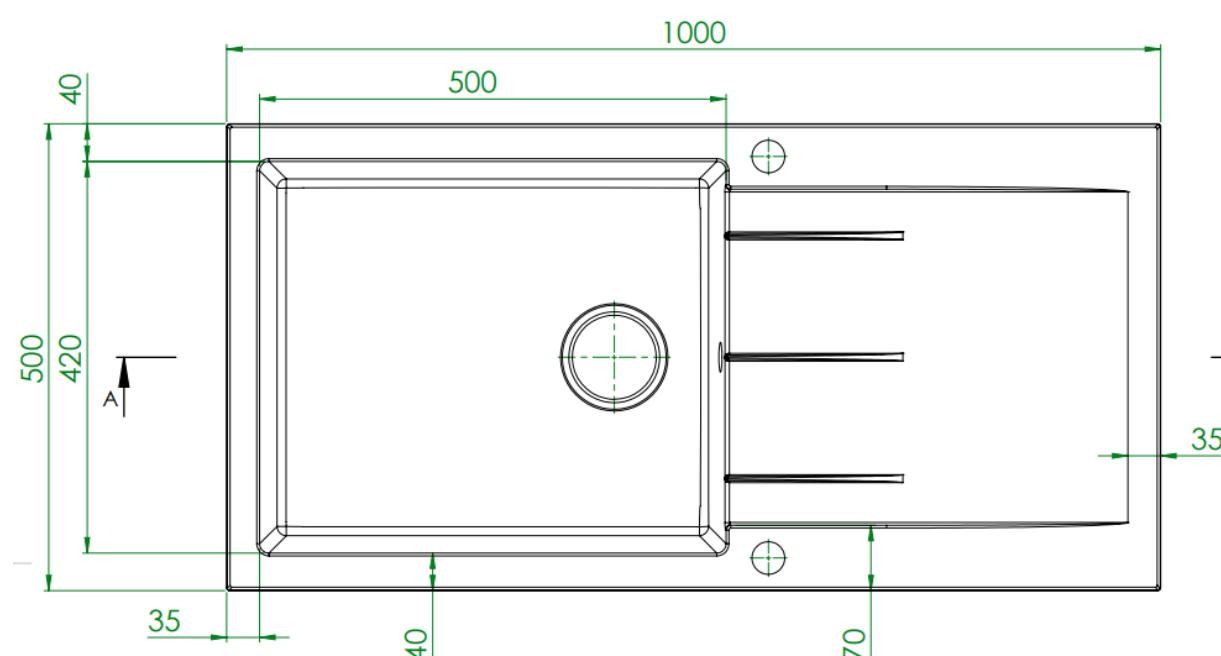

Product Data Sheet

Prima Code	CPR320
Description	Prima+ Granite 1B & Drainer Inset Sink
Colour	Gun Metal
Material	Granite
Finish	Matt
Fitting Style	Inset
Sealant Strip (Incl./Separate)	Separate
No. Drainers	1
No. Tap Holes	Reversible, part pre drilled
Features	Extra deep bowl Scratch resistant Stain resistant
Dimensions (mm)	W 1000 x D 500 x H 203
Main Bowl Dimensions (mm)	W 495 x D 415 x H 203
Cut out depth (mm)	480
Cut out width (mm)	980
Minimum cabinet width (mm)	600
Main Bowl Radius (mm)	8
Half Bowl Radius (mm)	8
Drainer (RH/LH)	Both
Reversible	Yes
Accessories (included)	Waste, overflow, plumbing kit, fitting clips & Cut out
Waste disposer compatible	Yes
Boxed/Sleeved packaging	Boxed
Guarantee	Lifetime