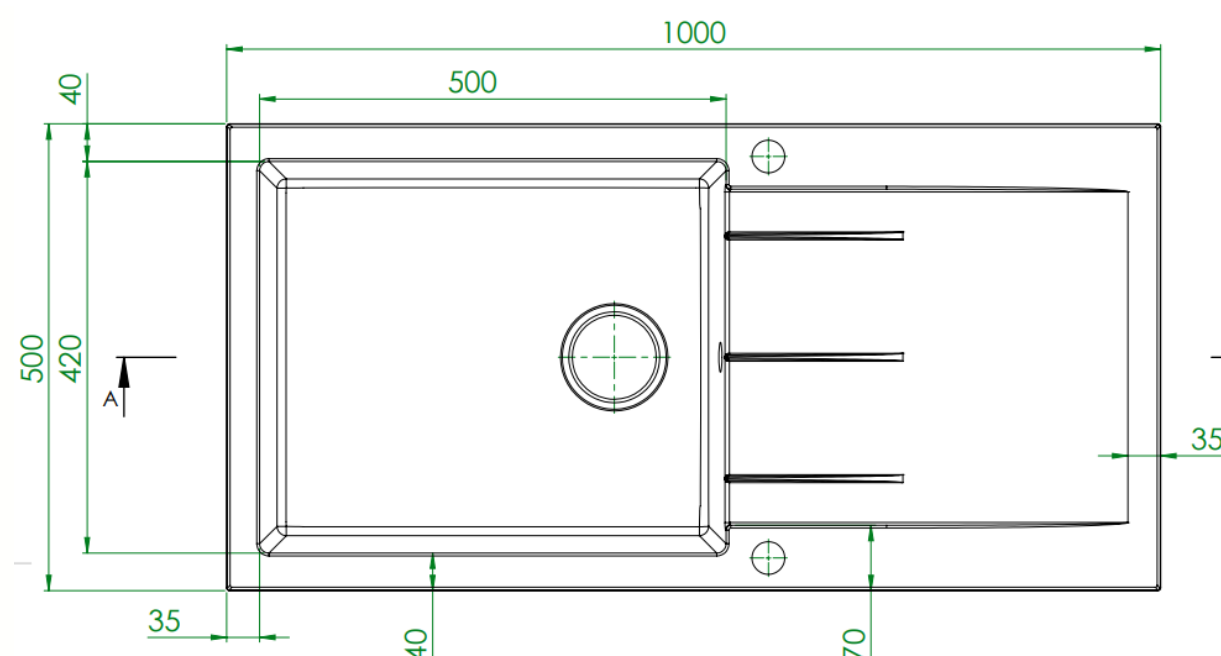

# Product Data Sheet

**prima**  
The Smarter Choice™

Prima Code	CPR319
Description	Prima Granite 1B & Drainer Inset Sink
Colour	White
Material	Granite
Finish	Matt
Fitting Style	Inset
Sealant Strip (Incl./Separate)	Separate
No. Drainers	1
No. Tap Holes	Reversible, part pre-drilled
Features	Extra deep bowl Scratch resistant Stain resistant
Dimensions (mm)	W 1000 x D 500 x H 203
Main Bowl Dimensions (mm)	W 495 x D 415 x H 203
Cut out depth (mm)	480
Cut out width (mm)	980
Minimum cabinet width (mm)	600
Main Bowl Radius (mm)	8
Half Bowl Radius (mm)	8
Drainer (RH/LH)	Both
Reversible	Yes
Accessories (included)	Waste, overflow, plumbing kit, fitting clips & Cut out
Waste disposer compatible	Yes
Boxed/Sleeved packaging	Boxed
Guarantee	20 Years