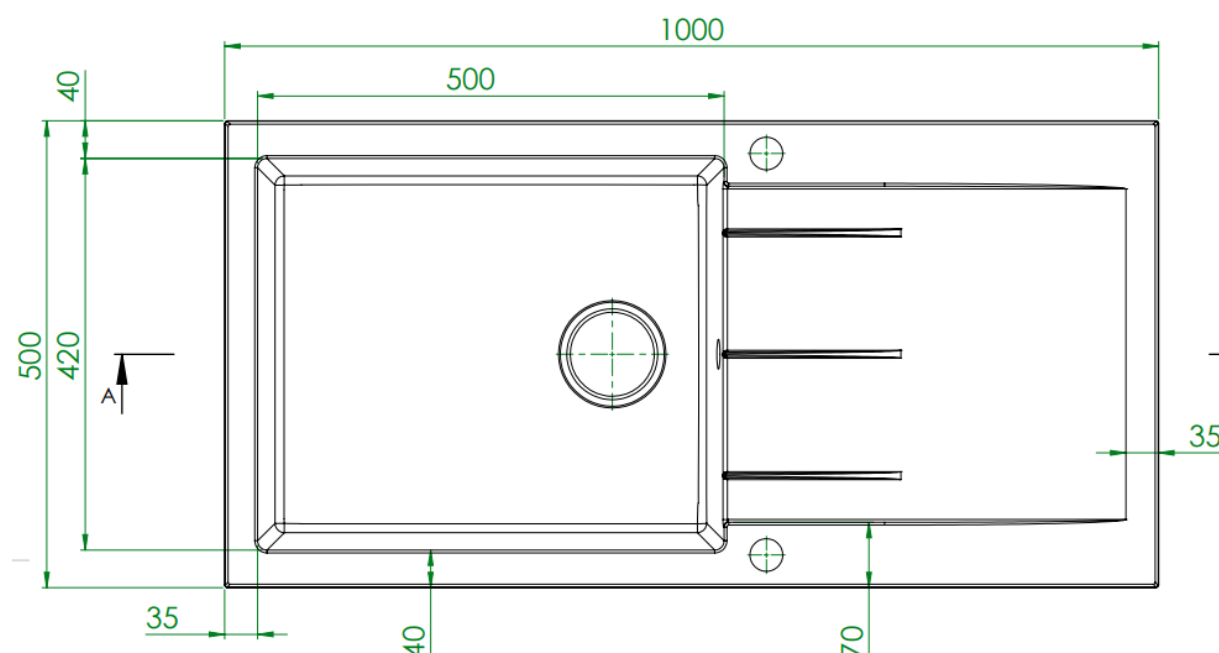

Product Data Sheet

Prima Code	CPR318
Description	Prima Granite 1B & Drainer Inset Sink
Colour	Black
Material	Granite
Finish	Matt
Fitting Style	Inset
Sealant Strip (Incl./Separate)	Separate
No. Drainers	1
No. Tap Holes	Reversible, part pre-drilled
Features	Extra deep bowl Scratch resistant Stain resistant
Dimensions (mm)	W 1000 x D 500 x H 203
Main Bowl Dimensions (mm)	W 495 x D 415 x H 203
Cut out depth (mm)	480
Cut out width (mm)	980
Minimum cabinet width (mm)	600
Main Bowl Radius (mm)	8
Half Bowl Radius (mm)	8
Drainer (RH/LH)	Both
Reversible	Yes
Accessories (included)	Waste, overflow, plumbing kit, fitting clips & Cut out
Waste disposer compatible	Yes
Boxed/Sleeved packaging	Boxed
Guarantee	20 Years