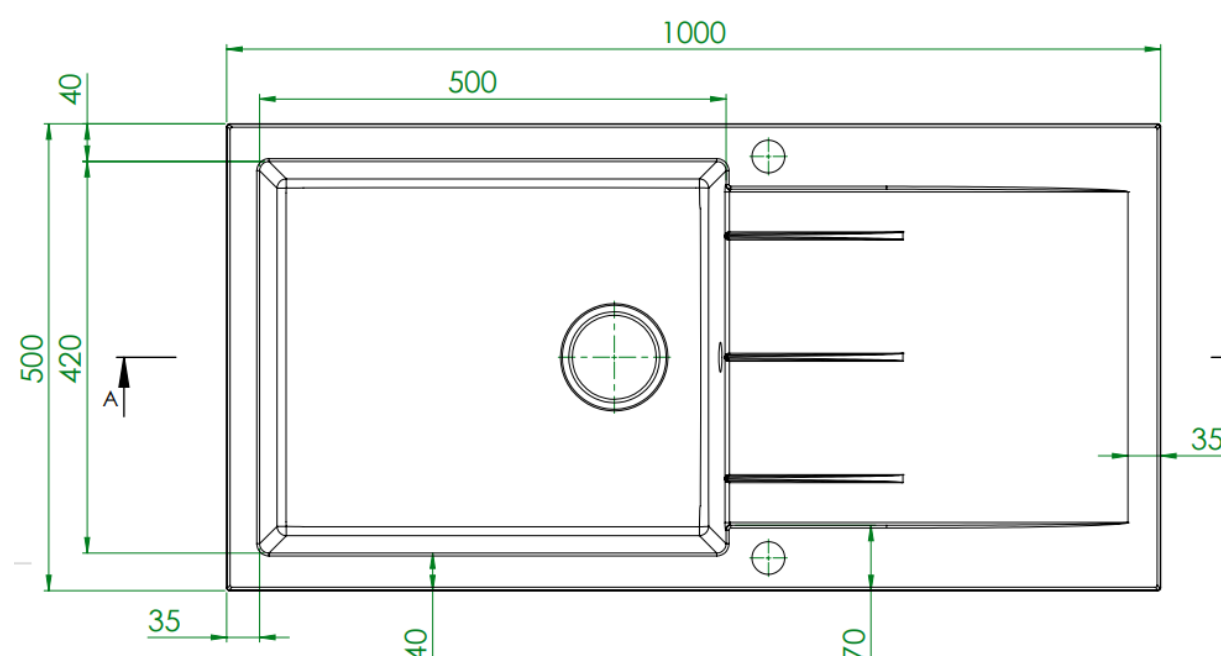

Product Data Sheet

Prima Code	CPR318
Description	Prima+ Granite 1B & Drainer Inset Sink
Colour	Black
Material	Granite
Finish	Matt
Fitting Style	Inset
Sealant Strip (Incl./Separate)	Separate
No. Drainers	1
No. Tap Holes	Reversible, part pre drilled
Features	Extra deep bowl Scratch resistant Stain resistant
Dimensions (mm)	W 1000 x D 500 x H 203
Main Bowl Dimensions (mm)	W 495 x D 415 x H 203
Cut out depth (mm)	480
Cut out width (mm)	980
Minimum cabinet width (mm)	600
Main Bowl Radius (mm)	8
Half Bowl Radius (mm)	8
Drainer (RH/LH)	Both
Reversible	Yes
Accessories (included)	Waste, overflow, plumbing kit, fitting clips & Cut out
Waste disposer compatible	Yes
Boxed/Sleeved packaging	Boxed
Guarantee	Lifetime