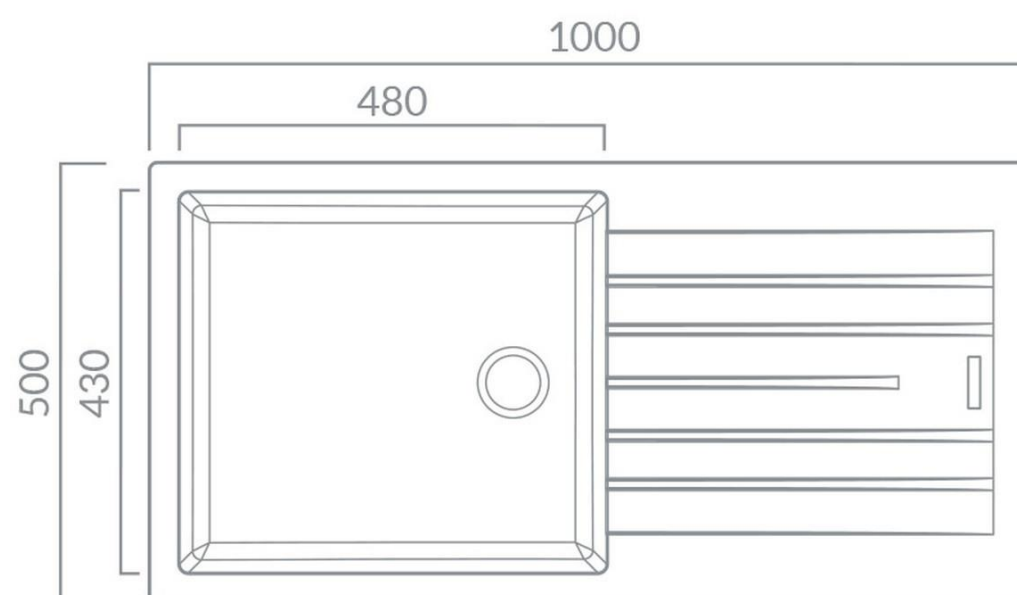

Product Data Sheet

Prima Code	CPR313
Description	Prima+ Granite 1B & Drainer Inset Sink
Colour	Light Grey
Material	Granite
Finish	Matt
Fitting Style	Inset
Sealant Strip (Incl./Separate)	Separate
No. Drainers	1
No. Tap Holes	0
Features	Extra deep bowl Scratch resistant Stain resistant
Dimensions (mm)	W 1000 x D 500 x H 200
Main Bowl Dimensions (mm)	W 480 x D 430 x H 200
Cut out depth (mm)	480
Cut out width (mm)	980
Minimum cabinet width (mm)	600
Main Bowl Radius (mm)	6
Drainer (RH/LH)	Both
Reversible	Yes
Accessories (included)	Waste, overflow, plumbing kit & fitting clips
Waste disposer compatible	Yes
Boxed/Sleeved packaging	Boxed
Guarantee	Lifetime