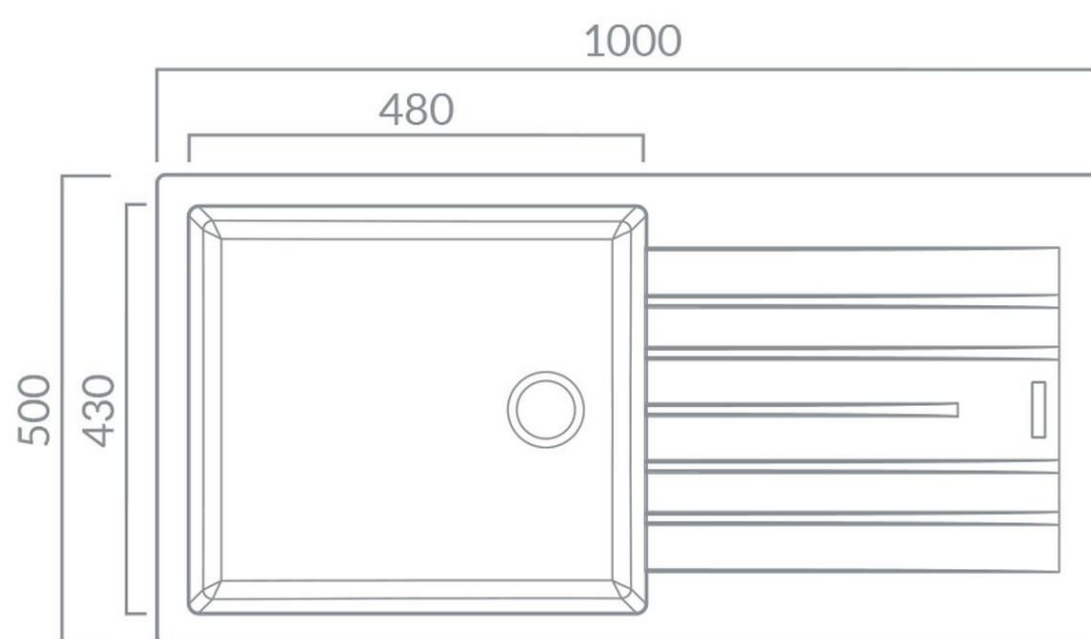

Product Data Sheet

Prima Code	CPR312
Description	Prima+ Granite 1B & Drainer Inset Sink
Colour	Gun Metal
Material	Granite
Finish	Matt
Fitting Style	Inset
Sealant Strip (Incl./Separate)	Separate
No. Drainers	1
No. Tap Holes	0
Features	Extra deep bowl Scratch resistant Stain resistant
Dimensions (mm)	W 1000 x D 500 x H 200
Main Bowl Dimensions (mm)	W 480 x D 430 x H 200
Cut out depth (mm)	480
Cut out width (mm)	980
Minimum cabinet width (mm)	600
Main Bowl Radius (mm)	6
Drainer (RH/LH)	Both
Reversible	Yes
Accessories (included)	Waste, overflow, plumbing kit & fitting clips
Waste disposer compatible	Yes
Boxed/Sleeved packaging	Boxed
Guarantee	Lifetime