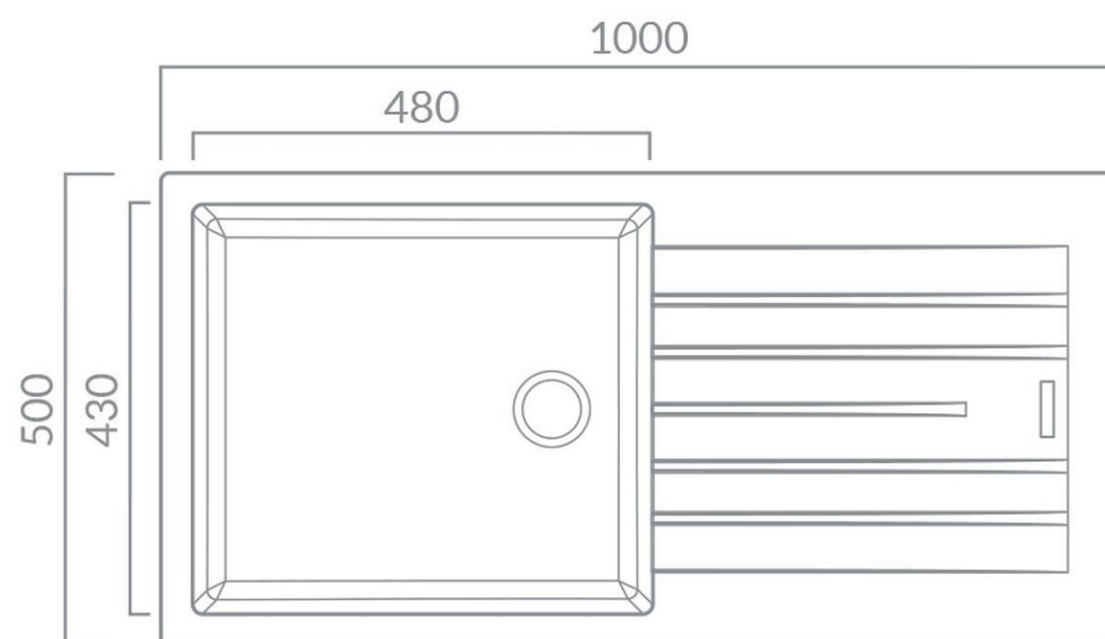

Product Data Sheet

Prima Code	CPR311
Description	Prima+ Granite 1B & Drainer Inset Sink
Colour	White
Material	Granite
Finish	Matt
Fitting Style	Inset
Sealant Strip (Incl./Separate)	Separate
No. Drainers	1
No. Tap Holes	0
Features	Extra deep bowl Scratch resistant Stain resistant
Dimensions (mm)	W 1000 x D 500 x H 200
Main Bowl Dimensions (mm)	W 480 x D 430 x H 200
Cut out depth (mm)	480
Cut out width (mm)	980
Minimum cabinet width (mm)	600
Main Bowl Radius (mm)	6
Drainer (RH/LH)	Both
Reversible	Yes
Accessories (included)	Waste, overflow, plumbing kit & fitting clips
Waste disposer compatible	Yes
Boxed/Sleeved packaging	Boxed
Guarantee	Lifetime