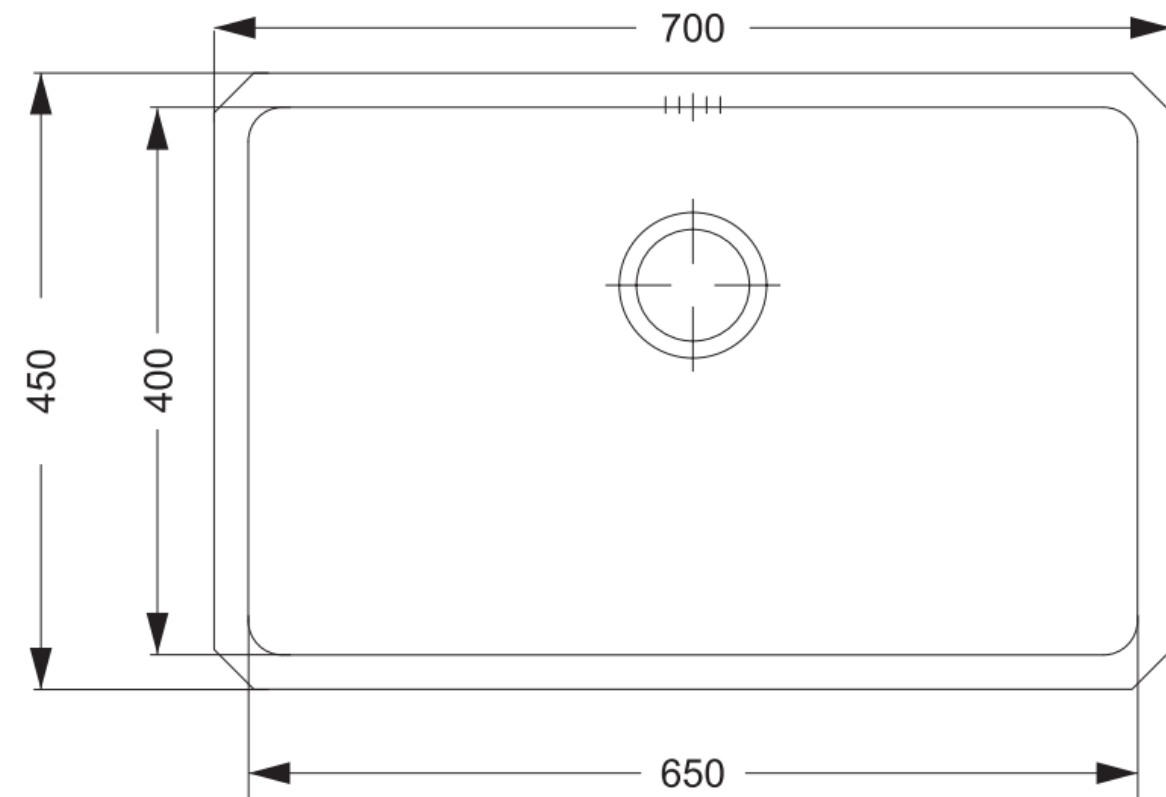

Product Data Sheet

Prima Code	CPR050
Description	PRIMA+ SUPER LARGE 1.0B R25 UM SINK STST
Colour	Polished Stainless Steel
Material	SS304 Stainless Steel
Stainless Steel Thickness (mm)	0.8
Finish	Polished
Fitting Style	Undermount
Sealant Strip (Incl./Separate)	N/A
No. Drainers	0
No. Tap Holes	0
Dimensions (mm)	W700 x D450 x H200
Main Bowl Dimensions (mm)	W650 x D400 x H200
Cut out depth (mm)	410
Cut out width (mm)	660
Minimum cabinet width (mm)	700
Main Bowl Radius (mm)	25
Drainer (RH/LH)	No Drainer
Reversible	No
Accessories (included)	Waste, overflow, clips & Cut out guide
Accessories (optional)	CPR106 Plumbing kit
Waste disposer compatible	Yes
Boxed/Sleeved packaging	Boxed
Guarantee	Lifetime