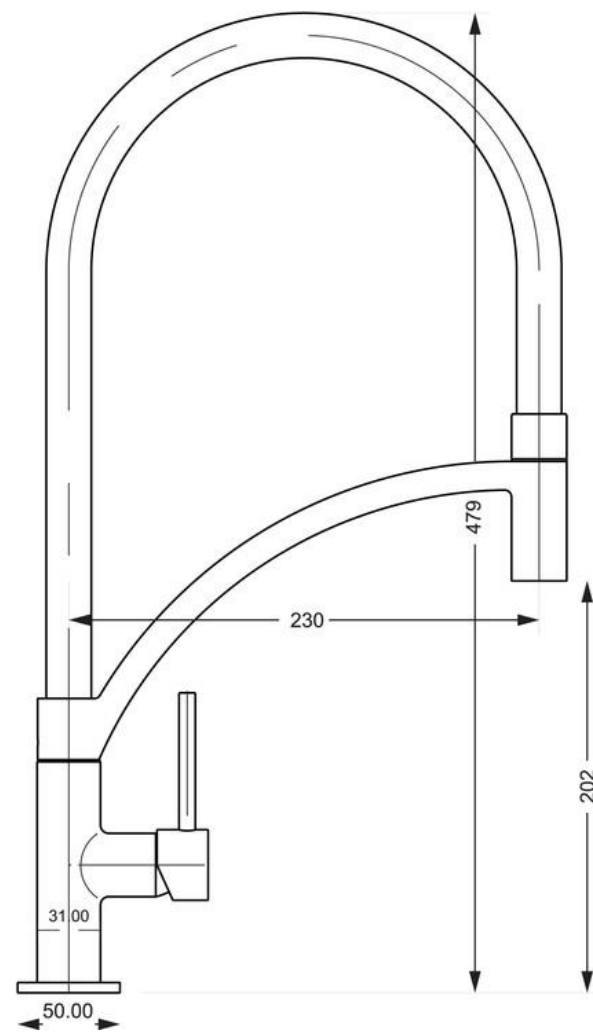

Product Data Sheet

Prima Code	BPR713
Description	Single Lever Mixer Tap with Pull Out Hose Spray Feature
Colour	White
Material	Brushed Steel
Features	Aerator Pull Out Spray Hose
Minimum Pressure	0.7 bar
Maximum Pressure	5 bar
Spout Type	Swivel
Operation	Single Lever
Spout Reach(mm)	230
Spout Height (mm)	202
Product Height (mm)	479
Base/Handle Width (mm)	50
Base Diameter (mm)	50
Tap Hole requirement (mm)	30
Guarantee	5 Years
WRAS approved (/certificate)	NO