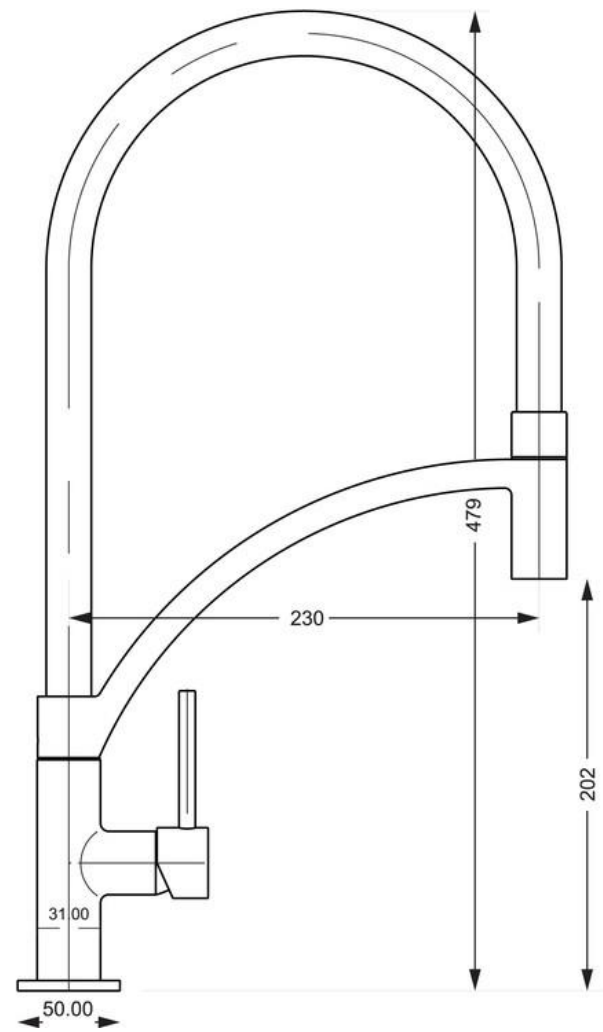

Product Data Sheet

Prima Code	BPR712
Description	Single Lever Mixer Tap with Pull Out Hose Spray Feature
Colour	Gun Metal
Material	Brushed Steel
Features	Aerator Pull Out Spray Hose
Minimum Pressure	0.7 bar
Maximum Pressure	5 bar
Spout Type	Swivel
Operation	Single Lever
Spout Reach(mm)	230
Spout Height (mm)	202
Product Height (mm)	479
Base/Handle Width (mm)	50
Base Diameter (mm)	50
Tap Hole requirement (mm)	30
Guarantee	5 Years
WRAS approved (/certificate)	NO