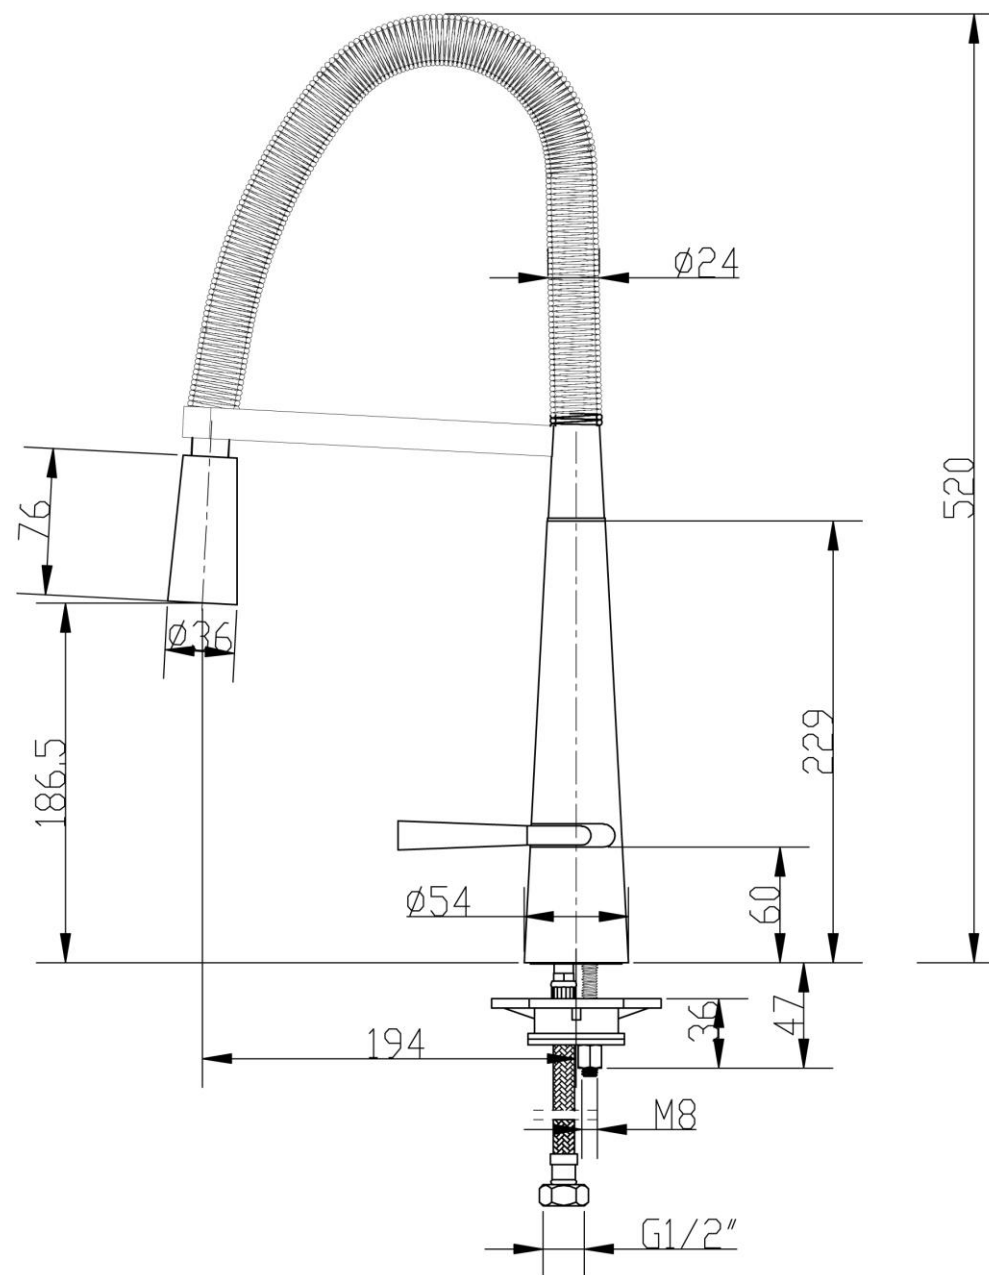

# Product Data Sheet

Prima Code	BPR606
Description	Professional Cone Style Mixer Tap
Colour	Chrome
Material	Chrome
Features	Multi-function spray nozzle, Cartridge technology
Minimum Pressure	0.2 bar
Maximum Pressure	6 bar
Spout Type	Flexi-spout
Operation	Single lever
Spout Reach(mm)	194
Spout Height (mm)	186
Product Height (mm)	520
Base/Handle Width (mm)	54
Base Diameter (mm)	54
Tap Hole requirement (mm)	30
Guarantee	10 years
WRAS approved (/certificate)	NO