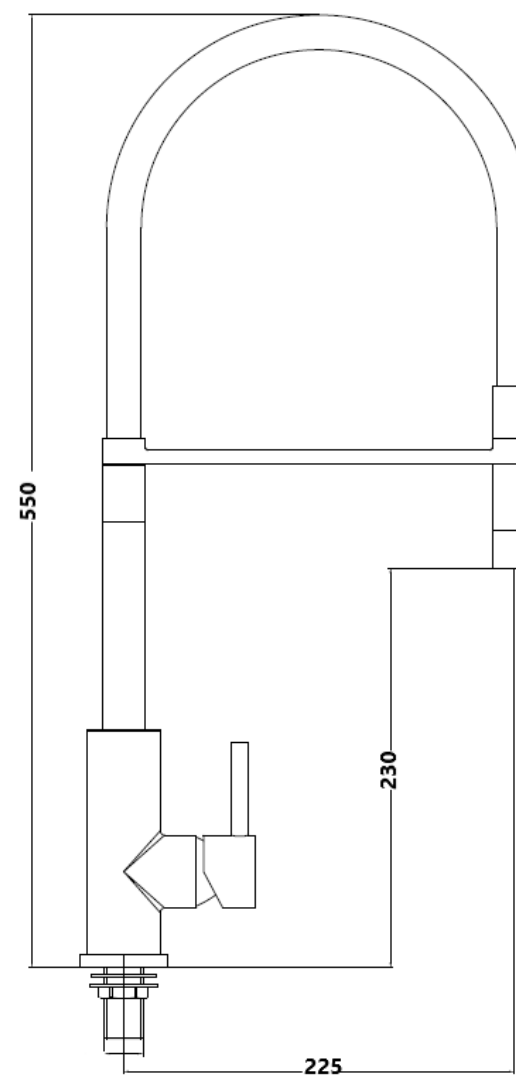

Product Data Sheet

Prima Code	BPR602
Description	Professional Spray Mixer Tap
Colour	Black
Material	Chrome
Features	Multi-function spray nozzle, Cartridge technology
Minimum Pressure	1.0 bar
Maximum Pressure	6 bar
Spout Type	Flexi-spout
Operation	Single lever
Spout Reach(mm)	225
Spout Height (mm)	230
Product Height (mm)	550
Base/Handle Width (mm)	111
Base Diameter (mm)	42
Tap Hole requirement (mm)	30
Guarantee	10 years
WRAS approved (/certificate)	NO