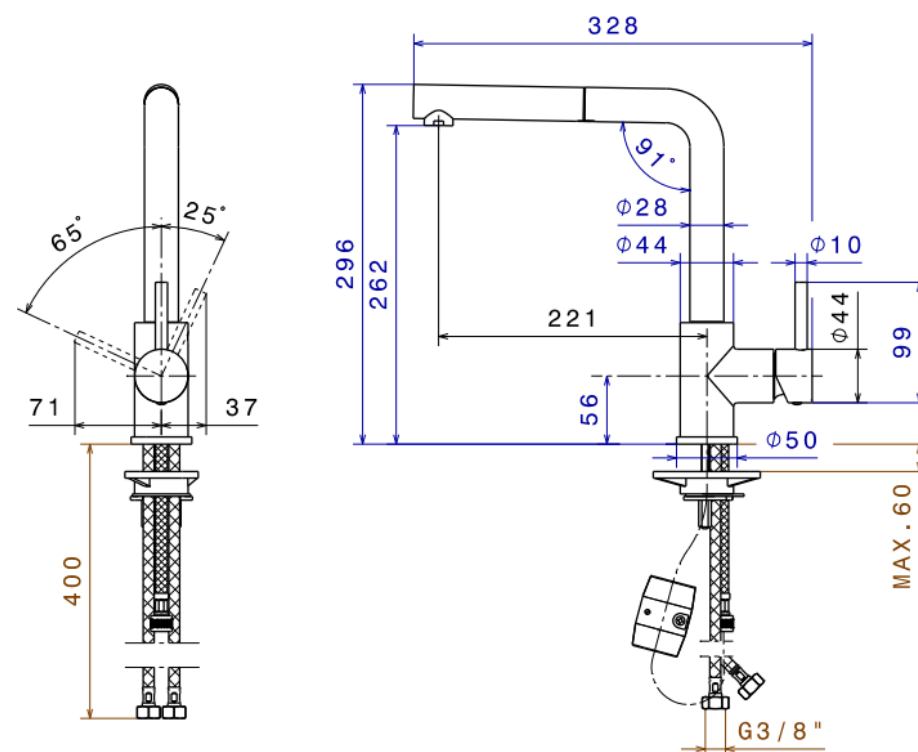

Product Data Sheet

Prima Code	BPR554
Description	Single Lever swivel Pull out spout
Barcode	5054913470837
Colour	Chrome
Material	Brass
Features	Italian Manufactured
	Pull out spout
	Handle rotation 65-25°
Minimum Pressure	0.7 bar
Maximum Pressure	5 bar
Spout Type	L swivel & pull out
Operation	Single Lever
Spout Reach(mm)	221
Spout Height (mm)	262
Product Height (mm)	296
Base/Handle Width (mm)	44
Base Diameter (mm)	50
Tap Hole requirement (mm)	34.5
Guarantee	5 Years
WRAS approved (/certificate)	NO