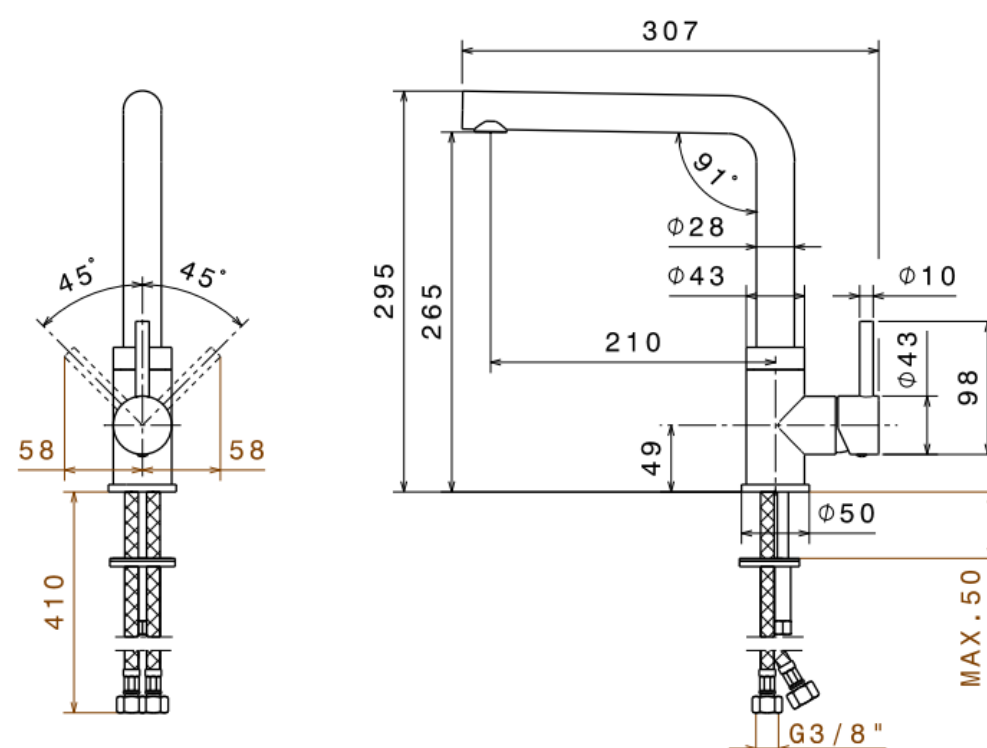

Product Data Sheet

Prima Code	BPR505
Description	Single Lever L swivel spout
Barcode	5054913470820
Colour	Chrome
Material	Brass
Features	Italian Manufactured
	Spout 360°
	Handle rotation 45-45°
Minimum Pressure	0.7 bar
Maximum Pressure	5 bar
Spout Type	L Swivel
Operation	Single Lever
Spout Reach(mm)	210
Spout Height (mm)	265
Product Height (mm)	295
Base/Handle Width (mm)	43
Base Diameter (mm)	50
Tap Hole requirement (mm)	32
Guarantee	5 Years
WRAS approved (/certificate)	NO