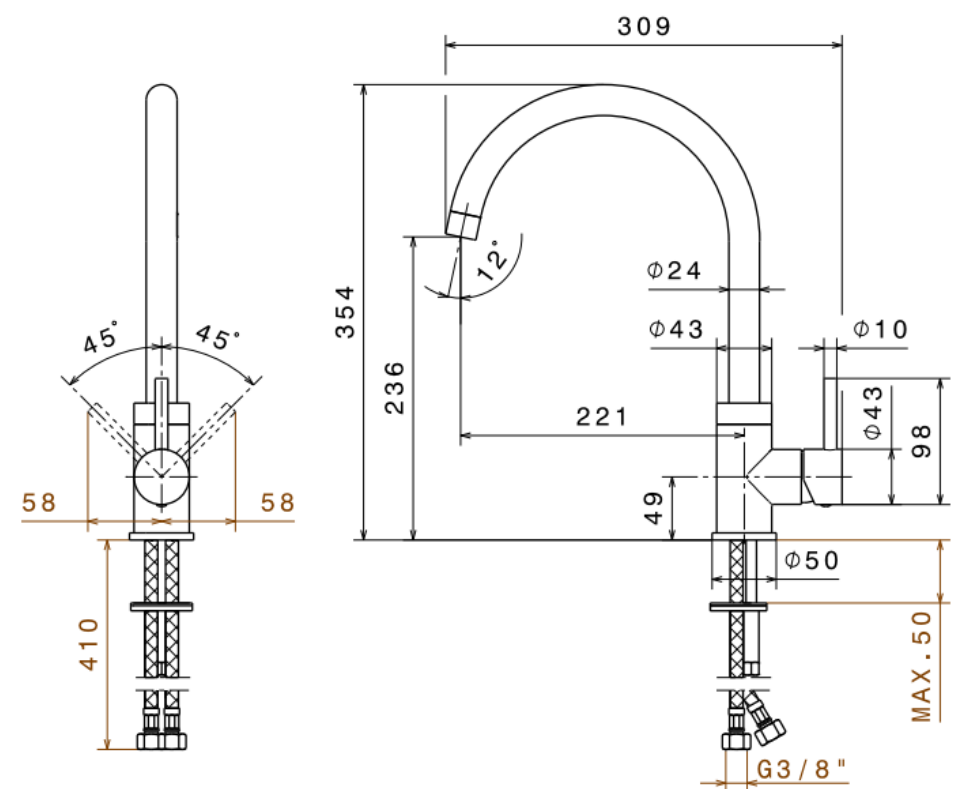

Product Data Sheet

Prima Code	BPR504
Description	Single Lever swivel spout
Barcode	5054913470813
Colour	Chrome
Material	Brass
Features	Italian Manufactured
	Spout 360°
	Handle rotation 45-45°
Minimum Pressure	0.7 bar
Maximum Pressure	5 bar
Spout Type	Round Swivel
Operation	Single Lever
Spout Reach(mm)	221
Spout Height (mm)	236
Product Height (mm)	354
Base/Handle Width (mm)	43
Base Diameter (mm)	50
Tap Hole requirement (mm)	32
Guarantee	5 Years
WRAS approved (/certificate)	NO