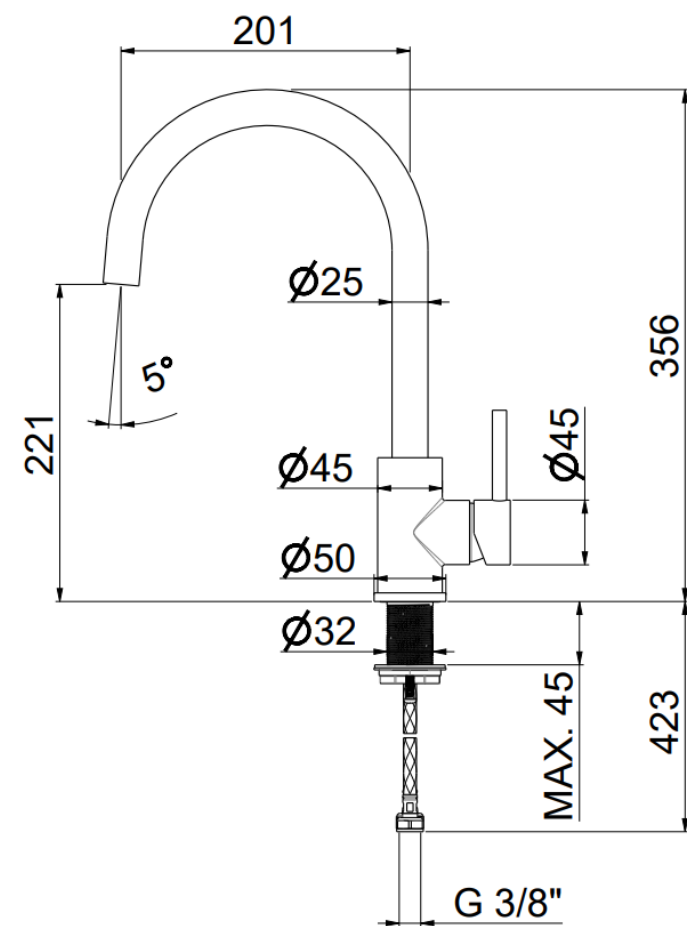

# Product Data Sheet

Prima Code	BPR502
Description	Single Lever swivel round spout
Barcode	5054913470776
Colour	Stainless Steel
Material	Stainless Steel
Features	Italian Manufactured
	Spout 360°
	Handle rotation 45-45°
Minimum Pressure	0.7 bar
Maximum Pressure	5 bar
Spout Type	Round Swivel
Operation	Single Lever
Spout Reach(mm)	201
Spout Height (mm)	221
Product Height (mm)	356
Base/Handle Width (mm)	45
Base Diameter (mm)	50
Tap Hole requirement (mm)	34.5
Guarantee	5 Years
WRAS approved (/certificate)	NO